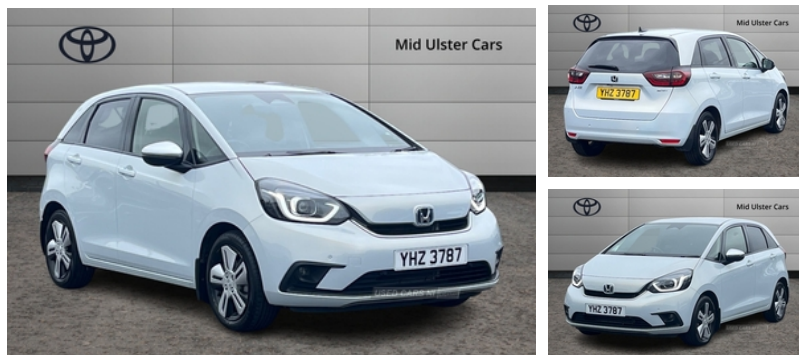

Honda Jazz 1.5 i-MMD Hybrid EX 5dr eCVT | Jul 2021

£17,995

Vehicle Features

'Shark fin' mobile antenna, 2 USB sockets in rear, 2x USB Front, 2x USB Front socket (1 data & 1 charge), 2x USB Rear - Charge Only, 3x3 point rear seatbelts, 4 speakers, 16" Multi appearance alloy wheels in mat berlina black, 16in Alloy Wheels - Silver, 60/40 split rear bench seat, Accessory Socket - Front, Adaptive cruise control, Adjustable Speed Limiter, Airbag - Drivers Knee, Airbag - Front Centre, Airbag - Front Driver and Passenger, Airbag - Front Side, Airbag - Passenger SRS with Cut Off Switch, Airbag - Rear Side, Airbag - Side Curtain - Front and Rear, AM/FM/DAB/Apple Carplay and android auto, Anti-lock braking system (ABS), Anti-lock Braking System - Anti Lock Braking System, Aspheric door mirrors, Automatic Headlights, Automatic headlights with on/off timer, Automatic Wipers, Auto wipers, BA - Brake Assist, Blind Spot Information including Cross Traffic Monitor, BLIS (Blind Spot Information System) with Cross Traffic Monitor, Bluetooth Hands Free Telephone - HFT, Bluetooth hands free telephone connection, Body colour door handles, Body coloured bumpers, Body Colour Exterior Door Handles, Brake assist function, Brake hold function, Chrome plating colour door mirror, Climate control air conditioning, Collision mitigation braking system, Collision Mitigation Braking System - CMBS, Coming/leaving home function, Courtesy Light - Front, Daytime Running Lights - LED, Deflation warning system, Deflation Warning System - DWS - Indirect Tyre Pressure Monitoring System, Digital Audio Broadcast - DAB, Door Mirrors - Chrome Plated, Driver's seat height adjustment, Driver/Front Passenger airbags, Driver and Front Passenger Seat Armrest, Driver and front passenger seat armrests, Driver and passenger front seat pockets, Driver knee airbag, Driver Seat Manual Height Adjustment, Driver SRS airbag (single stage inflation), Driver SRS

Miles:	15871
Fuel Type:	PETROL/ELECTRIC
Transmission:	CVT
Colour:	White
Engine Size:	1498
Body Style:	Hatchback
Insurance group:	20A
Reg:	YHZ3787

Technical Specs

DIMENSIONS	
Length:	4044mm
Width:	1694mm
Height:	1526mm
Seats:	5
Luggage Capacity (Seats Up):	304L
Gross Weight:	1710KG
Max. Loading Weight:	482KG
PERFORMANCE & ECONOMY	
Fuel Consum. (Urban Cold):	76.3MPG
Fuel Consum. (Extra Urban):	65.7MPG
Fuel Consum. (Combined):	113MPG
Fuel Tank Capacity:	40L
Number Of Gears:	1 SPEED
Top Speed:	109MPH
Acceleration 0-100 km/h:	9.5s
Engine Power BHP:	107.3BHP