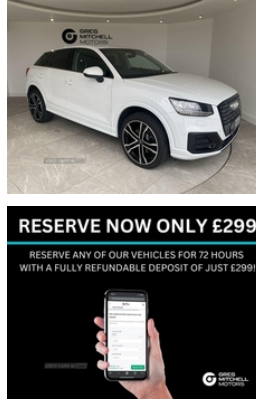

Audi Q2 1.6 TDI Sport 5dr | Mar 2018

19' UPGRADED ALLOY WHEELS £ 895 , SAT NAV, REAR PDC, CLIMATE C...

£13,450

19'Upgraded Alloy Wheels £895 , Sat Nav, Rear Pdc, Climate Control, Privacy Glass

Vehicle Features

3x3 point rear seatbelts, ABS+Electronic Brake force Distribution, Aluminium door sill trims, Aluminium interior trim, Anti-lock Braking System+Electronic Brake force Distribution, Audi drive select, Audi music interface, Audi smartphone interface, Aux input, Bluetooth hands free telephone connection, Body colour door mirrors, CD player, Centre console with storage/cupholders, Chrome exhaust tailpipe, Curtain airbags, DAB digital radio module, Door mirror integrated indicators, Driver and passenger airbags, Driver and passenger side airbags, EDL + ASR, Electrically adjustable and heated door mirrors, Electrically operated child locks on rear doors, Electromechanical parking brake, ESP, Front and rear door pockets, Front and rear electric windows, Front and rear headrests, Front and rear velour floor mats, Front centre armrest, Front sports seats, Glovebox, Height/reach adjust steering wheel, Height adjustable front seats, ISOFIX on front passenger and rear outer seats, Locking wheel bolts, MMI - Multi Media Interface control system, MMI radio plus with 7" colour MMI screen and MMI controller, MMI SD card Navigation, Multi-Collision braking, Non smoking pack - Q2, PAS, Power Assisted Steering, Pre-sense front with pedestrian recognition, Rear wiper, Remote central locking, Seatbelt warning light, Service interval indicator, Storage compartment in rear centre console, Sunband for windscreen, Sunband for windscreen Aluminium door sill trims, Thatcham category 1 alarm + immobiliser, Titanium grey cloth headlining Audi drive select, Tyre pressure

Miles:	72113
Fuel Type:	Diesel
Transmission:	Manual
Colour:	White
Engine Size:	1598
CO2 Emission:	114
Tax Band:	Petrol/Diesel (£190 p/a)
Body Style:	Sport utility vehicle
Insurance group:	15E
Reg:	SJ18ZKB