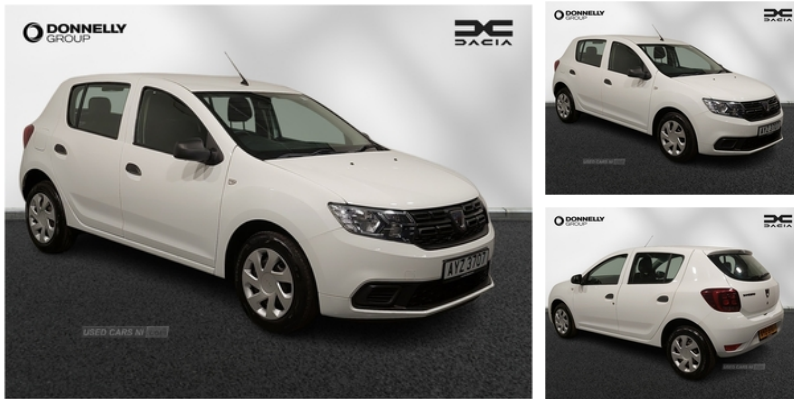

Dacia Sandero 1.0 SCe Essential 5dr | Jun 2020

£7,485

Dacia Sandero 1.0 SCe Essential 5dr

Vehicle Features

3 rear height adjustable headrests, 3 speed windscreen wipers, 4 speed heating and ventilation system, 6 way adjustable drivers seat, 12V power point for rear passengers, 12V socket by gear lever, 15" Tarkine steel wheels trims, 60/40 split folding rear seat, ABS+EBA, Anti-intruder automatic door locking system, Anti-lock Braking System+EBA, Aux input, Black door handles, Black door mirrors, Black fog light surrounds, Black interior door handles, Bluetooth system, Body colour bumpers, Boot light, Cerite cloth upholstery, Child locks on rear doors, Chrome front grille strip, Chrome headlight surround, DAB/FM/AM radio with fingertip controls and 4 speakers, Door open visual warning, Double optic headlights with chrome surround, Driver's airbag, Electric front windows + drivers one touch, ESC with ASR and Hill start assist, Front courtesy lights, Front passenger grab handle, Front seatbelt unfastened audible+visual warnings, Front side airbags, Gear shift indicator, Headlights left on audible and visual warning, Heated rear window, Height adjustable driver's seat, Height adjustable front headrests, Height adjustable front seatbelts, Height adjustable steering wheel, High level third rear brake light, Isofix on 2nd row outer seats, LED daytime running lights, Manual adjustable rear windows, Manual air conditioning, Manually adjustable door mirrors, PAS, Passenger airbag with deactivation function, Passenger sunvisor with vanity mirror, Piano black air vents, Power Assisted Steering, Rear wash/wipe, Remote central locking, Rev counter, Satin chrome centre console surround, Satin chrome instrument dial surrounds, Stop/start system, Thatcham approved engine immobiliser, Three 3 point rear seatbelts, Tinted windows, Two tone door panels dark carbon/light grey, Tyre pressure monitor, USB