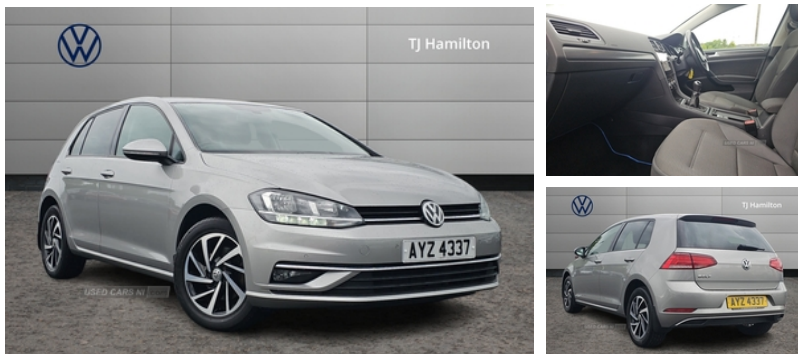

Volkswagen Golf 1.6 TDI Match 5dr | Sep 2019

£13,950

Exterior Features, Metallic paint, Exterior Features, Electric front windows, Electric rear windows, Heated rear windscreen, Rear tinted glass 65% light absorbing from B pillar backwards, Rear window wash/wipe with intermittent wipe, Windscreen wipers/intermittent wipe + 4 position delay, Black front air intake and radiator grille with chrome insert, Black rear diffuser, Body colour bumpers, Body colour door handles, Fully galvanised body, Hidden exhaust pipe, Rear window aerial, Reflectors in all doors, Tailgate with integrated rear roof spoiler, Dusk sensor + automatic driving lights, High level 3rd brake light incorporating LED Technology, LED front fog lights with static cornering light function, Range adjustable headlights via infotainment system with LED daytime running lights, Rear fog lamp, Rear number plate lights incorporating LED technology, Safety, Anti-lock Braking System (ABS) with Hydraulic Brake Assist (HBA), Automatic post collision braking system, Electronic parking brake with auto hold, Electronic stability control (ESC) including Electronic differential lock (EDL) and ASR (Traction control) with deactivation via infotainment system, Front ventilated disc brakes and rear disc brakes, ACC - Adaptive cruise control with front assist, forward collision warning, distance monitoring, city emergency brake and speed limiter, Driver alert system, Driving Mode Selection with four preset modes - Eco, normal, sport or individual modes, Power assisted speed sensitive electro-mechanical steering, Auto dimming rear view mirror, Body colour door mirrors with integrated indicators, Electrically adjustable and heated door mirrors, Remote electrically foldable door mirrors, door mirror puddle lights and reverse activated kerb-view adjustment on passengers door mirror, 3 rear three point seatbelts, Airbags - Driver's and front passenger's, curtain airbag, Driver's knee, front side impact and passenger's airbag deactivation switch, Child locks on rear doors, Driver/Passenger optimised head restraints, Pre crash preventive occupant

Miles:	43648
Fuel Type:	Diesel
Transmission:	Manual
Colour:	Silver
Engine Size:	1598
Tax Band:	Petrol/Diesel (£190 p/a)
Body Style:	Hatchback
Insurance group:	13E
Reg:	AYZ4337

Technical Specs

DIMENSIONS	
Length:	4258mm
Width:	1799mm
Height:	1492mm
Seats:	5
Luggage Capacity (Seats Up):	380L
Gross Weight:	1800KG
Max. Loading Weight:	499KG
PERFORMANCE & ECONOMY	
Fuel Consum. (Urban Cold):	Not AvailableMPG
Fuel Consum. (Extra Urban):	Not AvailableMPG
Fuel Consum. (Combined):	Not AvailableMPG
Fuel Tank Capacity:	50L
Number Of Gears:	5 SPEED
Top Speed:	123MPH