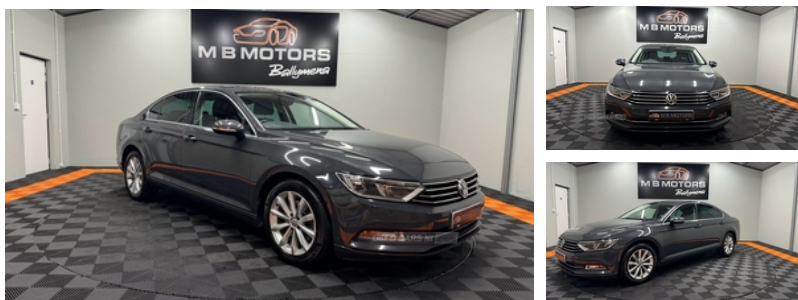

Volkswagen Passat 2.0 TDI SE Business 4dr | Mar 2017

£8,995

NATIONWIDE DELIVERY AVAILABLE

This car comes with... - Full Vehicle Health Check - RAC Warranty Option Available inc UK & ROI - Fully Serviced - HPI Report - Valeted - Fuel - Ready to Drive away.... **Delivery Available anywhere in the UK & Ireland**

Vehicle Features

3 rear 3 point seatbelts, 3 rear head restraints, 3 spoke multi-function leather steering wheel, 4 boot load lashing points, 12V Socket - Front Centre Console, 12V Socket - Luggage Compartment, 12V socket in luggage compartment, 17in Alloy Wheels - London, 60/40 split folding rear seat, ABS, Adaptive cruise control, Airbags, Air Conditioning - Manual, Alarm with interior protection, Analogue clock, Analogue Clock in Dashboard, Anti-lock Braking System - Anti-Lock Braking System, Armrest - Front Centre with Storage Compartment and Two Rear Air Vents, Armrest - Rear Centre with Storage Compartment, Auto dimming driver's door mirror, Auto dimming rear view mirror, Automatic activation of hazard warning lights, Automatic Dimming Rear View Mirror, Automatic Leaving Home and Manual Coming Home Lighting Function, Automatic Post-Collision Braking System, Automatic post collision braking, Auxiliary socket for external device, Body-Coloured Door Mirrors with Integrated Indicators, Body colour bumpers, Body colour door handles, Body Coloured Bumpers, Body Coloured Door Handles, Body coloured door mirrors, brake assist and EBD, Car-Net Guide and Inform - 3 Year Subscription, Carpet Mats, Chrome air vent and instrument surround, Chrome fog light surround, Chrome louvres in grille, Chrome Plated Instrument and Air Vent

Miles:	95000
Fuel Type:	DIESEL
Transmission:	Manual
Colour:	Grey
Engine Size:	1968
CO2 Emission:	109
Tax Band:	B (£20 p/a)
Body Style:	Saloon
Insurance group:	19E
Reg:	SF17VRD

Technical Specs

DIMENSIONS	
Length:	4767mm
Width:	1832mm
Height:	1456mm
Seats:	5
Luggage Capacity (Seats Up):	586L
Gross Weight:	2020KG
Max. Loading Weight:	620KG

PERFORMANCE & ECONOMY	
Fuel Consum. (Urban Cold):	60.1MPG
Fuel Consum. (Extra Urban):	78.5MPG
Fuel Consum. (Combined):	67.3MPG
Fuel Tank Capacity:	66L
Number Of Gears:	6 SPEED