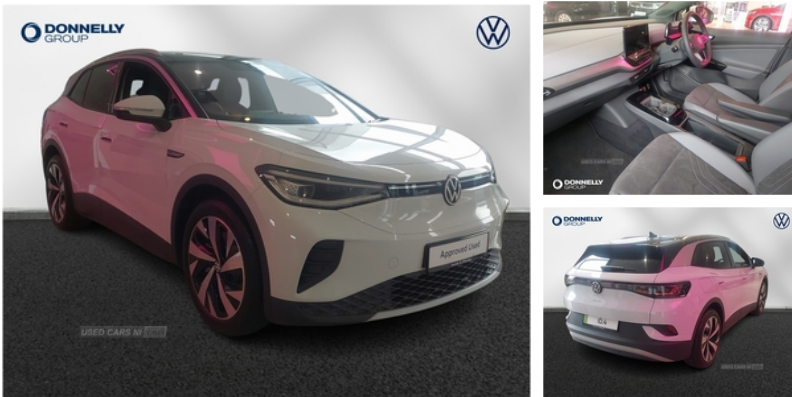

## Volkswagen ID.4 150kW Style Ed Pro Perform 77kWh 5dr Auto 125kW Ch | Dec 2023

# £34,685

Volkswagen Id.4 150kW Style Ed Pro Perform 77kWh 5dr Auto 125kW Ch

### Vehicle Features

2 beverage holders, 2 beverage holders, 2 USB-C charging sockets on the center console in the rear, 2 USB-C charging sockets on the center console in the rear, 2 USB-C ports in the front, 2 USB-C ports in the front, 2x top tether, 2x top tether and child seat anchor in front on front passenger side, 3 seat bench in 2nd row, 3x3 point rear seat belts, 5.3" Digital dashboard display, 30 colour ambient lighting, Acoustic glazing rear window and side windows darkened at the rear, Adaptive cruise control ACC stop and go including speed limiter, and child seat anchor in front on front passenger side, and towing protection, and towing protection, Anti-lock braking system (ABS), Anti-lock braking system (Anti-lock Braking System), Anti-theft alarm system with interior monitoring, Anti-theft alarm system with interior monitoring, Anti theft wheel bolts, Art Velours microfleece cloth upholstery, Assistance pack - ID.4 Life and Style, Asymmetric split folding rear seat backrest with load through hatch and center armrest, Asymmetric split folding rear seat backrest with load through hatch and center armrest, Automatic dimming interior rear view mirror, Automatic headlights, Backrest with ID perforation, backup horn, backup horn, Bi colour style pack Silver - ID.4, BLIS (Blind spot information system), Bluetooth connectivity including audio streaming, Body colour door handles, Body coloured bumpers, Body coloured door mirrors with intergrated indicators, Car2X high variant, Center console and armrests in the front seats, Child safety lock, Child seat anchor for child seat system i-Size, Child seat anchor for child seat system i-Size, Comfort dashboard, Comfort plus pack - ID.4,