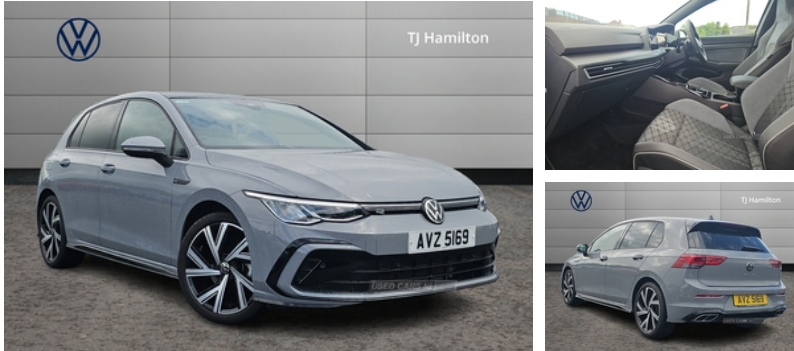

Volkswagen Golf 2.0 TDI 150 R-Line 5dr DSG | Mar 2023

£30,950

PAN ROOF, 18" BERGAMO' S, REAR CAMERA, HIGH BEAM ASSIST.

Exterior Features, Electric sliding/tilting panoramic glass sunroof with integrated roller blind, Light assist - High beam assist (Automatic sensing for switching between dipped and main beam), Paint - Special, Special solid - Moonstone grey, Wheels, 18" Bergamo alloy wheel with anti theft wheel bolts, Exterior Features, Front and rear electric windows, Heat insulating glass windscreen, Heated rear windscreen, Rain sensor, Rear tinted glass 65% light absorbing from B pillar backwards, Rear windscreen washer and wiper with interval delay, Body colour door handles, Body colour rear roof spoiler, R Line body coloured bumpers, Rear side wing doors, Automatic headlamp activation with Coming home and Leaving home feature, Automatic headlights, Dynamic headlight range control, High level 3rd brake light, Highway light, LED daytime running lights, LED headlights incorporating turn signals, LED License plate illumination, Rear fog light on one side and reversing lights on both sides, Rear lights incorporating LED technology, Welcome light, Safety, ABS, Electronic parking brake with auto hold, ESC (Electronic Stability Control), Front disc brakes, Rear disc brakes, Adaptive cruise control (ACC) with speed limiter and front assist (reacting to vehicles pedestrians and cyclists), Driver alert system, Dynamic road sign display, Lane assist, Multifunction camera for distance control, PAS, Auto dimming rear view mirror, Body colour door mirrors with integrated indicators, Electrically heated and adjustable door mirrors with memory feature, 3 point height adj front seatbelts + pretensioners, 3 rear three point seatbelts, Child locks on rear doors, Driver and front passenger airbag with front passenger airbag deactivation, Drivers and front passengers safety optimised head restraints, Extended pedestrian protection measures, Front and rear passengers