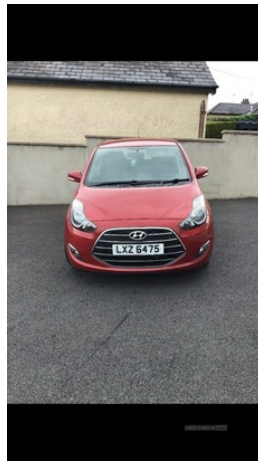

Hyundai ix20 1.6 CRDi Blue Drive SE Nav 5dr | 2018

£5,500

IMMACULATE CONDITION

Immaculate condition
Well looked after and maintained
1 years MOT

Vehicle Features

2nd row isofix seat anchorage, 3x3 point rear seatbelts, 6 speakers, 12V power point front, 12V socket in luggage compartment, 16" alloy wheels, 60/40 split folding rear seat, ABS/EBD, Active front headrests, Air conditioning, Alarm and remote central locking, Alloy fascia with gloss black inserts, Automatic door locking, Automatic headlights with dusk sensor, Black dash and door trim inserts, Bluetooth connectivity with voice control, Body colour bumpers, Body colour door handles with chrome trim, Body coloured door mirrors, Brake assist function, Childproof rear door locks, Chrome interior door handles, Chrome radiator grille and surround, Cloth upholstery,

Miles:	84000
Fuel Type:	Diesel
Transmission:	Manual
Colour:	Red
Engine Size:	1582
CO2 Emission:	115
Tax Band:	Petrol/Diesel (£190 p/a)
Body Style:	MPV
Reg:	Lxz6475

Technical Specs

DIMENSIONS	
Length:	4120mm
Width:	1765mm
Height:	1600mm
Seats:	5
Luggage Capacity (Seats Up):	440L
Gross Weight:	1810KG
Max. Loading Weight:	430KG