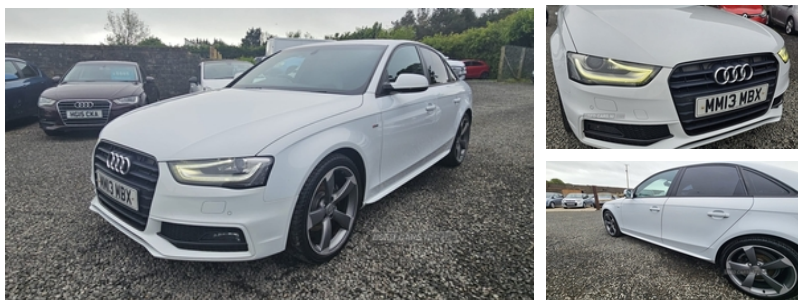

Audi A4 2.0 TDI 177 Black Edition 4dr | 2013
A4 S LINE BLACK EDITION TOP SPEC FULL MOT PERFECT
CONDITION

£6,495

AUDI A4 S line black edition, full years MOT ,
 2.0 TDI
 Half Leather & velour
 privacy glass
 TSRW alloys
 Audi, Top of the range MUSIC SYSTEM
 Cruise Controls
 Heated wing mirrors
 Climate control
 Heated front window
 Sat Nav
 Bluetooth Phone Connection

Needs to been seen to be appreciated . A real credit to it's
 previous Owner

Vehicle Features

3 point rear seatbelts x3, 3 zone climate control, 12V socket in
 luggage compartment, ABS/EBD, Acoustic windscreen, Adaptive
 driver and front passenger airbags, Aluminium door sill trims,
 Auto boot lid opening, Auto dimming rear view mirror, Automatic
 headlights + automatic windscreen wipers, Bang + Olufsen
 advanced sound system, Black headlining, Black styling pack -
 A4/S4, Body colour bumpers, Body colour door handles, Body
 colour door mirrors, Chrome fog light surround, Chrome rolled
 exhaust, DAB digital radio module, Driver's seat height
 adjustment, Driver information centre with colour display in
 instrument panel, Electric front lumbar support with horizontal
 and vertical adjustment, Electric front windows, Electric heated
 door mirrors, Electric rear windows, Electro-mechanical PAS,
 Electromechanical parking brake, ESP, Exterior aluminium pack -
 A4, First aid kit, Front and rear headrests, Front centre armrest

Miles:	136000
Fuel Type:	Diesel
Transmission:	Manual
Colour:	White
Engine Size:	1968
CO2 Emission:	120
Tax Band:	C (£35 p/a)
Body Style:	Saloon
Insurance group:	28E
Reg:	MM13MBX

Technical Specs

DIMENSIONS	
Length:	4701mm
Width:	1826mm
Height:	1427mm
Seats:	5
Luggage Capacity (Seats Up):	480L
Gross Weight:	2030KG
Max. Loading Weight:	550KG