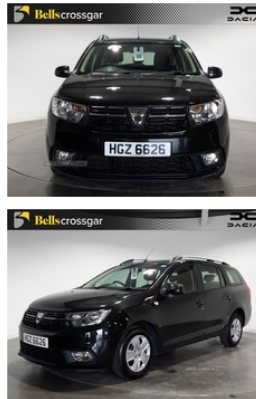

Dacia Logan 1.5 dCi Laureate 5dr | Nov 2017
COMING SOON REGISTER INTEREST

£8,250

Miles:	39568
Fuel Type:	Diesel
Transmission:	Manual
Colour:	Black
Engine Size:	1461
CO2 Emission:	90
Tax Band:	Petrol/Diesel (£190 p/a)
Body Style:	Estate
Insurance group:	9E
Reg:	HGZ6626