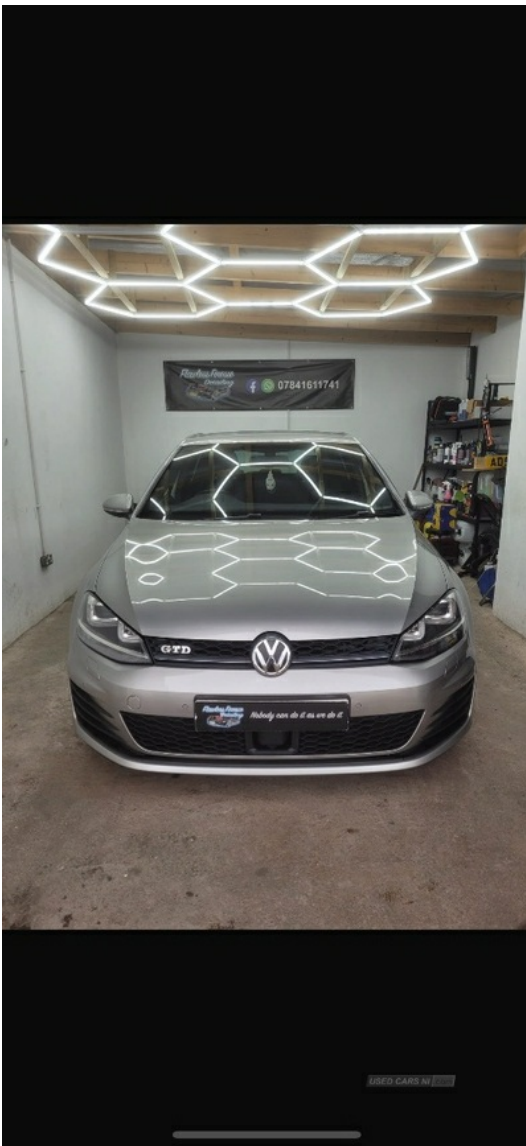

Volkswagen Golf 2.0 TDI GTD 5dr | Mar 2016

£9,000 O.N.O

GTD golf
 Immaculate condition
 Straight wee car
 Selling as not been driven anymore
 Wheels recently diamond cut

Vehicle Features

'Lights On' warning buzzer, 3 point height adj front seatbelts + pretensioners, 3 rear 3 point seatbelts, 3 rear headrests, 3 spoke steering wheel, 12V socket in luggage compartment, 60/40 split folding rear seat, ABS, ACC - Adaptive cruise control with front assist, Air conditioning - 2 zone electronic climate control, Alarm

Miles:	100000
Fuel Type:	Diesel
Transmission:	Manual
Colour:	Silver
Engine Size:	1968
Tax Band:	C (£35 p/a)
Body Style:	Hatchback
Reg:	DK16ZYD

Technical Specs

DIMENSIONS

Length:	4268mm
Width:	1799mm
Height:	1442mm
Seats:	5
Luggage Capacity (Seats Up):	380L
Gross Weight:	1850KG
Max. Loading Weight:	548KG