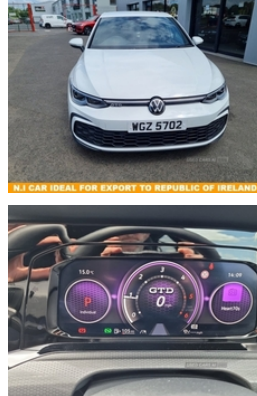

131 Moneymore Road Cookstown, Cookstown, BT80 9UU

PHILIP HAMILTON: 07798886000 | MARK WILSON: 07712396400 | SHOWROOM: 02886763643 |

ROGER HAMILTON: 07710800200

Volkswagen Golf 2.0 TDI 200 GTD 5dr DSG | Apr 2022
£26,950

Miles:	34377
Fuel Type:	DIESEL
Transmission:	Semi Automatic
Colour:	White
Engine Size:	1968
Tax Band:	Petrol/Diesel (£190 p/a)
Body Style:	Hatchback
Insurance group:	27E
Reg:	WGZ5702

ORYX WHITE - AUTOMATIC - 34377 MILES - VIRTUAL DASH WIRELESS MOBILE PHONE CHARGE, SAT NAV, PARK ASSIST FRONT & REAR SENSORS, ADAPTIVE CRUISE CONTROL/SPEED LIMITER, DAB RADIO, PRIVACY GLASS, GTD SPORTS SEATS, 18" GTD ALLOYS, HEATED STEERING WHEEL, GTD INTERIOR, GTD EXTERIOR STYLING, STEERING WHEEL MOUNTED CONTROLS, AND LOADS MORE SERVICE HISTORY 20 February 2024, 32,023 miles, Isaac Agnew Limited Hydraulic fluid (Brake) 1 Ltr Brake Fluid 15 November 2023, 29,429 miles, Isaac Agnew Limited Remove & Refit (Replace) Disc - front (Pair) (Brakes) Brake Pad Set Brake Disc Bolt Remove & Refit (Replace) Windscreen wiper blade rubber(s) Wiper Blade Set Remove & Refit (Replace) Tailgate wiper - blade Rear Wiper Blade Key Fob Battery battery 21 June 2023, 23,853 miles, Isaac Agnew Limited Oil Change Service Sump Drain Plug Oil Filter Element 1 Ltr Screenwash Long Life 3 0W-30 1L VWPC 30 January 2023, 13,792 miles, Isaac Agnew Limited Pads - front (Axle Set) (Brakes) Bolt Brake Pad Set Pads - rear (Axle Set) (Brakes) Brake Pad Set Spring Clive Hamilton Motors Ltd is an appointed representative of ITC Compliance Limited which is authorised and regulated by the Financial Conduct Authority (their registration number is 313486). Permitted activities include acting as a credit broker not a lender. We can introduce you to a limited number of finance providers. We do not charge fees for our Consumer