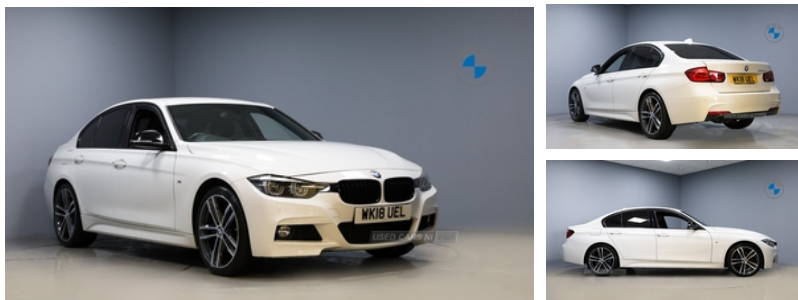

20C Seafield Road East, Edinburgh, EH15 1ED
01313571185

BMW 3 Series 320d M Sport Shadow Edition 4dr Step Auto | Apr 2018

£17,500

Vehicle Features

'Guide me home' headlamps, 2 speed adjustable intermittent wipers with wash/wipe function, 2 x folding cupholders in instrument panel above glovebox, 3 point inertia reel seatbelts + pre-tensioners on outer rear seats, 3 rear seat head restraints, 4 foldable grab handles - rear with clothes hook, 4 lashing points to secure luggage, 12V sockets in front centre console and passenger footwell, 19" M double spoke alloy wheels style in bicolour orbit grey - style 704M, 40:20:40 split folding rear seat, ABS, Auto dimming rear view mirror, Automatic drive away locking facility, Automatic headlight beam throw control, Automatic interior light soft on/soft off system, Automatic Stability Control (ASC), Black high gloss door mirrors, BMW emergency call, BMW Online services, BMW professional radio/CD/MP3, BMW remote services, BMW Teleservices, Body colour bumpers, Body colour door handles, Body colour roof mouldings, Brake force display, Brake pad wear indicator warning light, CBC - (Cornering brake control), CD Changer preparation, Central locking fuel filler cap, Centre lock switch, Check control system, Clear indicator lenses, Crash sensor, DAB Digital radio, Dark chrome exhaust tailpipe, Dark headlamp surround, Diesel particulate filter, Digital clock, Door/boot open warning light, Door sill finishers, Drive Performance Control, Driver and passenger airbags, Driver and passenger sunvisors with vanity mirrors + slide cover, DSC+, Dual zone automatic air conditioning, Dynamic brake control, Dynamic brake lights, Dynamic Traction Control - DTC, Electric adjustable door mirrors, Electric front and rear windows with one touch/convenient open/close function, Electronic differential lock, Electronic immobiliser, Extended lighting package - 3 Series, Extended storage pack - 3 Series Saloon, Folding front centre armrest + storage, Front and rear door armrests, Front and rear head

Miles:	44408
Fuel Type:	Diesel
Transmission:	SEMI-AUTO
Colour:	Alpine White
Engine Size:	1995
CO2 Emission:	124
Tax Band:	Petrol/Diesel (£190 p/a)
Body Style:	Saloon
Insurance group:	32E
Reg:	WK18UEL

Technical Specs

DIMENSIONS	
Length:	4633mm
Width:	1811mm
Height:	1429mm
Seats:	5
Luggage Capacity (Seats Up):	480L
Gross Weight:	2085KG
Max. Loading Weight:	575KG

PERFORMANCE & ECONOMY	
Fuel Consum. (Urban Cold):	53.3MPG
Fuel Consum. (Extra Urban):	64.2MPG
Fuel Consum. (Combined):	60.1MPG
Fuel Tank Capacity:	57L
Number Of Gears:	8 SPEED
Top Speed:	143MPH
Acceleration 0-100 km/h:	7.3s