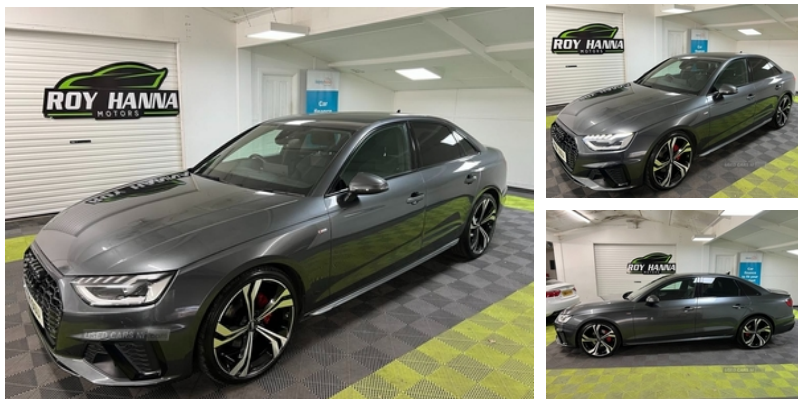

Audi A4 35 TDI S Line 4dr S Tronic | 2021
FULLY SERVICED - PARK SENSORS - 1 OWNER - BLUETOOTH
- SATNAV

£23,750

A beautiful 2021 Audi A4 S Line ready for viewing at Roy Hanna Motors!

1 Owner from new.

MOT til 6th May 2025.

We will fully service this car and it will have a full pre-delivery check for its new owner.

**Brand new Alloy Wheels & Tyres shown in pictures are an optional extra **

* We have a variety of wheels to chose from for each vehicle*

| | |
|-------------------------|--------------------------|
| Miles: | 25000 |
| Fuel Type: | Diesel (Mild Hybrid) |
| Transmission: | Semi-Automatic |
| Colour: | Grey |
| Engine Size: | 1968 |
| Tax Band: | Petrol/Diesel (£190 p/a) |
| Body Style: | Saloon |
| Insurance group: | 28E |
| Reg: | PX21SSU |