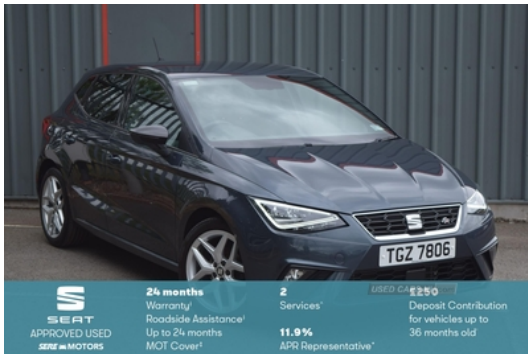

## Seat Ibiza 1.0 TSI 95 FR [EZ] 5dr | 2021

2 YEAR WARRANTY & ROADSIDE ASSISTANCE INCLUDED,  
CRUISE CONTR...

# £13,995

**SEAT FINANCIAL SERVICES**  
Benefits of financing an approved used SEAT

- £250 deposit contribution for vehicles up to 36 months old
- 11.9% APR Representative\*
- 24 months Warranty
- 24 months Roadside Assistance<sup>1</sup>
- Up to 24 months MOT Cover<sup>1</sup>
- 2 Services\*
- 11.9% APR Representative\*
- 24 months Roadside Assistance
- 24 months MOT Cover<sup>1</sup>

<b>Miles:</b>	14290
<b>Fuel Type:</b>	Petrol
<b>Transmission:</b>	Manual
<b>Colour:</b>	Metallic - Magnetic Grey
<b>Engine Size:</b>	999
<b>Tax Band:</b>	Petrol/Diesel (£190 p/a)
<b>Body Style:</b>	Hatchback
<b>Insurance group:</b>	11E
<b>Reg:</b>	TGZ7806