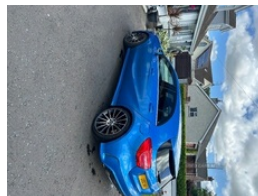

Mercedes A-Class A180 CDI BlueEFFICIENCY AMG Sport 5dr | Mar 2014

£8,000 O.N.O

2014 Mercedes A Class 180 AMG Sport Cdi

Blue

1.5 litre

Diesel

Body style: Hatchback

19" inch alloys

Cruise control

Bluetooth hands free

USB Connection

91,183 miles

Tax £20 a year (taxed until 1st April 2025)

Easy to insure

MOT until 30th January 2025

Great going car - Genuine reason for sale

NUMBER PLATE NOT INCLUDED

Selling Price: £8,000.00

Vehicle Features

1/3 to 2/3 split folding rear seats, 3 rear 3 point seatbelts, 3 Spoke sports multifunction flat bottomed leather steering wheel, ABS with Brake Assist, Active bonnet, Adaptive brake lights, Adaptive brake system, Alarm system/interior protection/immobiliser, Ambient lighting, AMG body styling, Attention assist, Auto Mercedes-Benz child seat recognition

Miles:	91183
Fuel Type:	Diesel
Transmission:	Manual
Colour:	Blue
Engine Size:	1461
CO2 Emission:	105
Tax Band:	B (£20 p/a)
Body Style:	Hatchback
Insurance group:	16E
Reg:	UDZ660

Technical Specs

DIMENSIONS