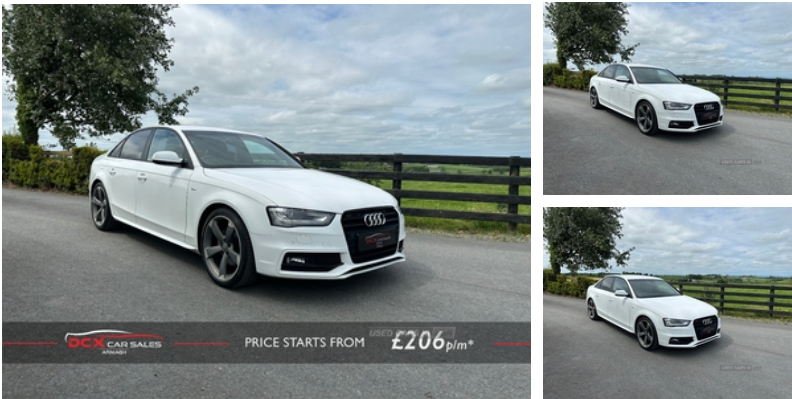

Audi A4 2.0 TDI 150 Black Edition 4dr | Sep 2013

£8,995

ARRIVING SOON ~ LOW MILES ~ FINANCE ONLINE BELOW

2013 Audi A4 Black Edition 2.0 TDI

****£203.68 Per Month for 51 Months with a £899.50 Deposit****
Other flexible finance packages available with no deposit and poor credit applications are welcome.

- ~ 80,000 Miles Warranted
- ~ Heated Seats
- ~ Technology Pack
- ~ Full Leather interior
- ~ TTRS Alloys
- ~ Front & Rear Parking Sensors
- ~ MOT Until Jan 2025

Lots of finance options available with a range of lenders.

Call / What's App: 07934837529. If first number is not available to answer please call Dermot on: 07789133980

HPI Clear
Fully Valeted
Car will come fully serviced
3 Months Warranty Included with extended options available
Car Sale Price - £8995

Miles:	80000
Fuel Type:	Diesel
Transmission:	Manual
Colour:	White
Engine Size:	1968
CO2 Emission:	119
Tax Band:	C (£35 p/a)
Body Style:	Saloon
Insurance group:	24E
Reg:	YT63WDU

Technical Specs

DIMENSIONS	
Length:	4701mm
Width:	1826mm
Height:	1427mm
Seats:	5
Luggage Capacity (Seats Up):	480L
Gross Weight:	2030KG
Max. Loading Weight:	550KG