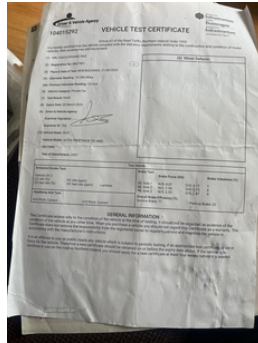

Seat Altea 2.0 TDi 5dr | Oct 2007 SERVICE HISTORY

£1,000

Great family car four wheel drive plenty of space goes well

Vehicle Features

'Lights On' warning buzzer, 2 cupholders in front centre console, 8 speakers, 12V socket in centre console and luggage area, 17" Connector alloy wheels, ABS + TCS (with TCS deactivation), Active front headrest system, Ashtray and cigar lighter, Auto dimming rear view mirror, Body colour door handles, Boot storage compartments, Bottle holders in front/rear doors + rear seat sides, Centre console storage facilities, Chromed bimetal air outlet regulators, Chromed centre radiator grille surround, Coming home headlight function, Courtesy lights, Cruise control + trip computer, Curtain airbags, Dark tinted rear glass, Deadlocks, Diesel particulate filter, Digital clock, Driver/Front Passenger airbags, Driver/front passenger seat height/lumbar adjust, Driver/passenger reading lights, Driver seatbelt warning indicator, Dual zone climate control, Dust/pollen filters, Dynamic steering response (DSR), Electric adjustable/heated/folding door mirrors, Electric front windows + one touch + anti-pinch, Electric headlight adjustment, Electric rear windows + anti-pinch, Electro-mechanical power assisted steering, Electronic engine immobiliser, ESP+EBA, Flexible boot cover, Folding key, Forward movement function for rear seat, Front fog lights, Front

Miles:	1554481
Fuel Type:	Diesel
Transmission:	Manual
Colour:	Black
Engine Size:	1968
CO2 Emission:	179
Tax Band:	I (£335 p/a)
Body Style:	MPV
Reg:	WEZ 7961

Technical Specs

DIMENSIONS

Length:	4493mm
Width:	1788mm
Height:	1622mm
Seats:	5

Luggage Capacity (Seats Up): 490L

Gross Weight:	2168KG
Max. Loading Weight:	600KG

PERFORMANCE & ECONOMY

Fuel Consum. (Urban Cold):	33.2MPG
Fuel Consum. (Extra Urban):	49.6MPG
Fuel Consum. (Combined):	41.5MPG
Fuel Tank Capacity:	60L
Number Of Gears:	6 SPEED
Top Speed:	127MPH
Acceleration 0-100 km/h:	8.7s
Engine Power BHP:	167.6BHP