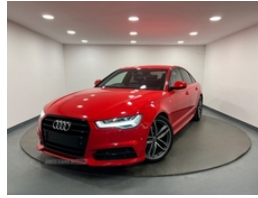

Audi A6 2.0 TDI Ultra Black Edition 4dr | Sep 2017**£14,700****GENUINE BLACK EDITION**

2017 Audi A6 2.0 TDI Black Edition Just arrived into stock! Audi A6 in immaculate condition covering 102,000 miles with a full service history & recently serviced. Large specification includes - > Genuine black edition styling > Black Edition alloys > Full black leather interior > Front heated, memory & electric seats > Reverse camera > Flat bottom steering wheel > Multifunction steering wheel > Auto park pilot + much more! Small deposit secured. Free nationwide delivery available. Full 360° Walk-around video upon request. Great value for £14,700. Call or WhatsApp Eoin - 07542931444. WEB -

Vehicle Features

3 point seatbelts on all seats, 3 spoke flat bottomed multi-function leather steering wheel, 4 way electric lumbar support for driver and front passenger, 4 zone climate control, 12 way electric front seats with driver's memory function, 12V power in rear centre console, ABS/EBD, Alcantara door trim, Aluminium door sill trims, Anti-theft wheel bolts, Anti theft alarm, ASR traction control, Audible and visual fasten seat belt warning - front and rear, Audi connect, Audi drive select, Audi music interface, Audi parking system plus with front and rear sensors, Auto dimming rear view mirror, Automatic headlights + automatic windscreen wipers, Auxiliary input socket, Black styling pack - A6, Body colour bumpers, Body colour door mirrors and handles, Cloth headlining, Cruise control, Curtain airbags, DAB digital radio module, Diesel particulate filter, Door sill trims with S line logo, Driver's information system, Driver/front passenger side airbags, Driver and passenger airbags, Electric front/rear windows, Electromechanical parking brake, Electronic