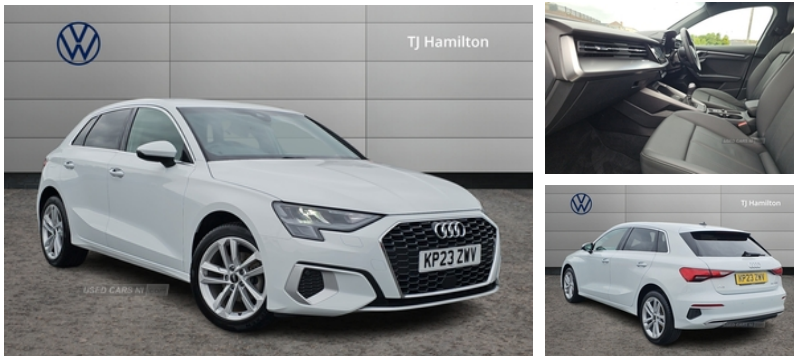

Audi A3 30 TFSI Sport 5dr | Mar 2023

£22,995

Vehicle Features

2xUSB-C connection with data and charging functions, 3 seat bench in 2nd row, 3 spoke leather multifunction steering wheel, 3rd brake light, 3x3 point rear seat belts, 6 passive loudspeakers, 12V socket and storage compartment in front centre console, 40/20/40 split folding rear seat bench with cupholder, Acoustic glass windscreen, Aluminium interior elements pack - A3 Sportback, Aluminium window trim, Anti-theft wheel bolts, Anti theft alarm, ASR and EDL, Audi drive select (Auto, Audi pre sense front, Audi smartphone interface, Audi Virtual Cockpit - 10.25" digital and colour instrument cluster, Auto dimming frameless rear view mirror, Automatic start/stop system with recuperation, Bluetooth interface, Body colour exterior mirrors, Body colour roof spoiler, Collision avoidance assistant, Comfort, Cruise control, DAB Digital radio, Driver and front passenger airbag with passenger airbag deactivation, Dual zone electronic climate control, Dynamic and Individual), e-Call (emergency call), Electrically adjustable/heated/folding/dimming door mirrors with kerb view includes integrated LED indications + kerb view function for passenger side, Electromechanical power speed sensitive steering, Electronically operated child lock, Electronic Stabilisation Control (ESC) including ABS, First aid kit with warning triangle and 2 safety vests, Front/rear floor mats, Front and rear centre armrest, Front and rear headrests, Front door sill trims with aluminium inlay, Front electric windows, Front side airbags with head airbags and interaction airbag, glove compartment light and right hand side, Height and reach adjustable steering wheel, Immobiliser, Inlays with silk effect paint in platinum grey, Interior lighting - Front and rear roof module including reading lights, Lane departure warning system, LED daytime running lights, LED headlights and halogen rear

Miles:	9826
Fuel Type:	Petrol
Transmission:	Manual
Colour:	White
Engine Size:	999
Tax Band:	Petrol/Diesel (£190 p/a)
Body Style:	Hatchback
Insurance group:	15E
Reg:	KP23ZWW

Technical Specs

DIMENSIONS	
Length:	4343mm
Width:	1816mm
Height:	1425mm
Seats:	5
Luggage Capacity (Seats Up):	380L
Gross Weight:	1770KG
Max. Loading Weight:	550KG
PERFORMANCE & ECONOMY	
Fuel Consum. (Combined):	50.4MPG
Fuel Tank Capacity:	45L
Number Of Gears:	6 SPEED
Top Speed:	127MPH
Acceleration 0-100 km/h:	10.6s
Engine Power BHP:	108.6BHP