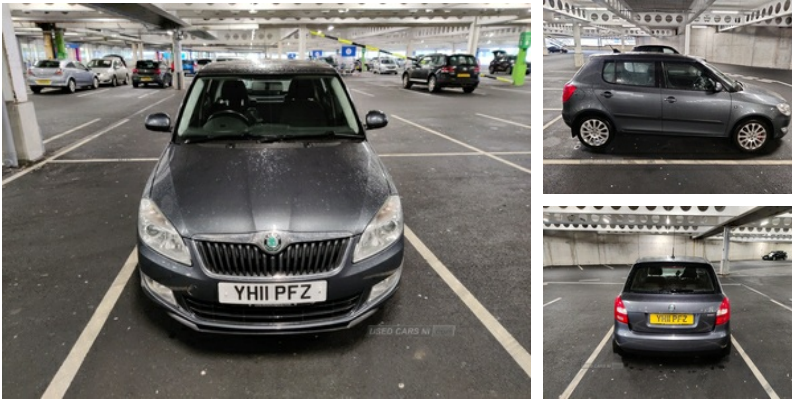

Skoda Fabia 1.6 TDI CR 105 Elegance 5dr | Mar 2011

£2,500 O.N.O

2011 Skoda Fabia Elegance Tdi Cr 105 -
1.6 L
98000 miles

Car runs well with MOT until January 2025.
Very cheap to tax and run.

5 owners.

5 doors.
Manual transmission.
Air con.
Cruise control.
Rear parking sensors.
Alloy rims.

Overall a clean car that's nice/cheap to drive.

Vehicle Features

1.5L bottle holder in front door panels, 2 height adjustable rear headrests, 3x3 point rear seatbelts, 8 speakers, 60/40 split folding rear seat, ABS, Air conditioned glovebox, Alarm with tilt sensor, Auto dimming interior mirror, Auxiliary socket for external MP3 player, Black side protection mouldings, Body colour bumpers, Body colour door handles, Body colour door mirrors, Cargo area storage tray, Chrome air vent surrounds, Climatronic air conditioning, Cruise control, Curtain airbags, Dance 2 DIN radio with CD + MP3, Driver's seatbelt undone warning light, Driver + passenger vanity mirrors, Driver and passenger airbags, Driver and passenger side airbags, Electrically adjustable and heated door mirrors, Electric front windows, Exterior temperature gauge, Floor mats, Front armrest,

Miles:	98000
Fuel Type:	Diesel
Transmission:	Manual
Colour:	Grey
Engine Size:	1598
CO2 Emission:	109
Tax Band:	B (£20 p/a)
Body Style:	Hatchback
Reg:	YH11PFZ

Technical Specs

DIMENSIONS

Length:	4000mm
Width:	1642mm
Height:	1498mm
Seats:	5
Luggage Capacity (Seats Up):	315L
Gross Weight:	1674KG
Max. Loading Weight:	530KG