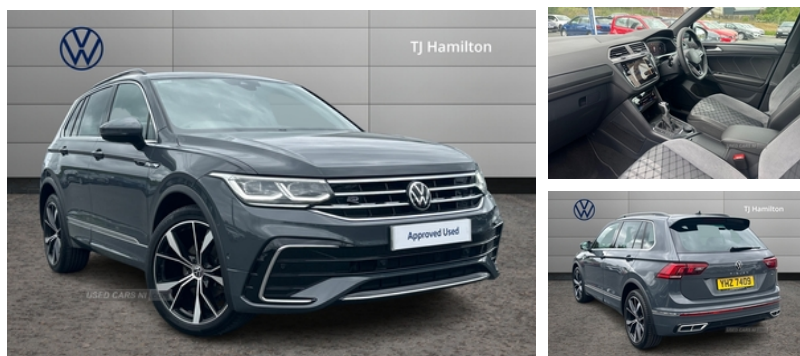

Volkswagen Tiguan 2.0 TDI 4Motion R-Line 5dr DSG | Jun 2022

£29,950

Exterior Features, Metallic paint, Exterior Features, Front and rear electric windows, Heated rear window, Laminated safety glass windshield, heat and sound insulating, Privacy glass for rear side windows and rear window, Rain sensor windscreen wipers, Rear windscreen washer and wiper with interval delay, Side and rear windows in heat insulating glass, Windscreen wipers/ intermittent wipe + 4 position delay, Body colour door handles, Body coloured bumpers in R Line style, Chrome moldings on the side windows, License plate carrier in front and rear, R Line body kit, R Line side sills, Rear exhaust tailpipe, Rear side wing doors, Rear spoiler in R style, Unique R Line badging, Automatic headlight control system, Coming/leaving home lighting function, Dynamic headlight range control, High level 3rd brake light, LED headlamps with LED separate daytime running light and dynamic cornering light, LED rear combination lamps, LED rear number plate lights, Poor weather light and cornering light, Rear fog lamp, Safety, Electronic parking brake with auto hold, Electronic Stability Control with driver steering recommendation, ABS, ASR, EDL, EDTC and trailer stabilization, Front assist with autonomous emergency braking (for Adaptive Cruise Control ACC up to 130 mph), Front disc brakes, Hill hold control, Power assisted brakes, Rear disc brakes, Adaptive cruise control ACC stop and go including speed limiter, Distance control assist, Driver alert system, Driver profile selection, Dynamic road sign display, Electromechanical speed sensitive power steering, Lane keeping system Lane Assist, Multifunction front facing camera, Auto dimming interior rear view mirror, Body coloured door mirrors with integrated indicators, 3 point seat belt for