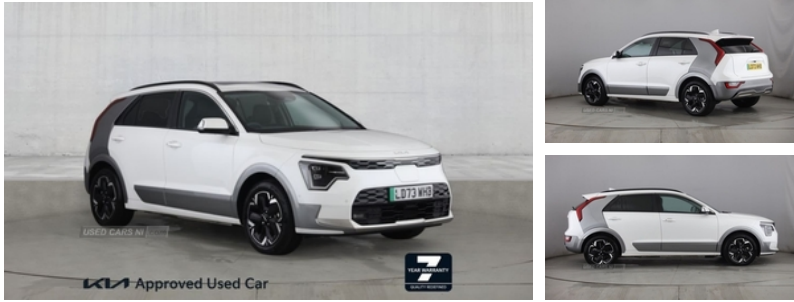

## Kia Niro 4 5d 202 BHP | Sep 2023

# £28,995

<b>Miles:</b>	2406
<b>Fuel Type:</b>	ELECTRIC
<b>Transmission:</b>	Automatic
<b>Colour:</b>	White
<b>Engine Size:</b>	1000
<b>Tax Band:</b>	Electric (£0 p/a)
<b>Body Style:</b>	Sport utility vehicle
<b>Reg:</b>	LD73WHB