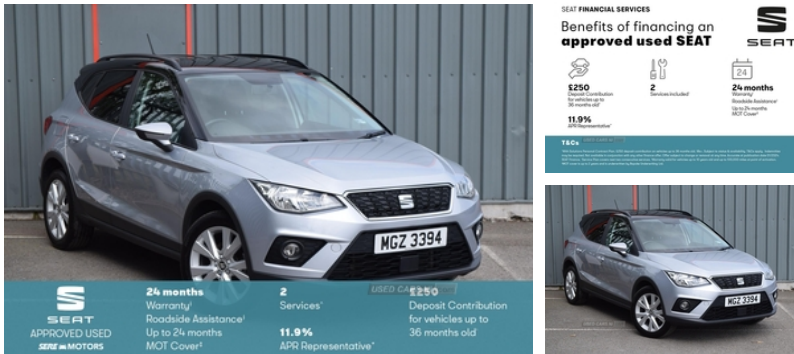

Seat Arona 1.6 TDI 115 SE Technology Lux [EZ] 5dr | 2019

£9,995

**2 YEAR WARRANTY & ROADSIDE ASSISTANCE INCLUDED,
ADAPTIVE CRU...**

Vehicle Features

'Lights On' warning buzzer, 2 cupholders, 2 folding remote keys with window open/close function, 3 point rear seatbelts x3, 3 rear height adjustable headrests, 6 speakers, 17" Dynamic alloy wheels, 60/40 split folding rear seat, ABS+EBA, Active head restraints, Adaptive cruise control, Air conditioning, Ambient interior lighting, Anti-lock Braking System+EBA, Anti theft roof antenna, Apple Car Play, Apple Car Play, Automatic activation of hazard warning lights, Automatic headlights, Beats audio system, Black roof rails, Black window surrounds, Bluetooth interface for hands free and audio streaming, Body coloured bumpers, Body coloured door handle inserts, Card holder, Child locks on rear doors, Chrome grille surround, Cloth upholstery, Comfort suspension, Connectivity pack plus - Arona, DAB Digital radio, Digital clock, Double boot floor, Driver/Front Passenger airbags, Driver/front passenger seat height adjustment, Driver and passenger sunvisors, Dust/pollen filter, Electric adjustable door mirrors, Electric front/rear windows with one touch/anti pinch, Electric front/rear windows with one touch/auto up/down, Electric headlight adjustment, Electric speed sensitive power steering, Electronic stability control, Footwell ambient lighting, Front and rear seatbelt reminder, Front assistant collision mitigation, Front courtesy lights, Front fog lights with static cornering function, Front reading light, Front side/curtain airbags, Full Link Smartphone Integration with Mirror Link, Full Link Smartphone Integration with Mirror Link, Gear shift indicator, Google Android Auto, Google Android Auto, Halogen headlights, Height/reach adjustable steering column, Height

Miles:	61871
Fuel Type:	Diesel
Transmission:	Manual
Colour:	Silver
Engine Size:	1598
CO2 Emission:	114
Tax Band:	Petrol/Diesel (£190 p/a)
Body Style:	Sport utility vehicle
Insurance group:	12E
Reg:	MGZ3394

Technical Specs

DIMENSIONS

Length:	4138mm
Width:	1780mm
Height:	1552mm
Seats:	5
Luggage Capacity (Seats Up):	400L
Gross Weight:	1725KG
Max. Loading Weight:	497KG

PERFORMANCE & ECONOMY

Fuel Consum. (Urban Cold):	57.6MPG
Fuel Consum. (Extra Urban):	70.6MPG
Fuel Consum. (Combined):	65.7MPG
Fuel Tank Capacity:	40L
Number Of Gears:	6 SPEED
Top Speed:	115MPH
Acceleration 0-100 km/h:	10.3s