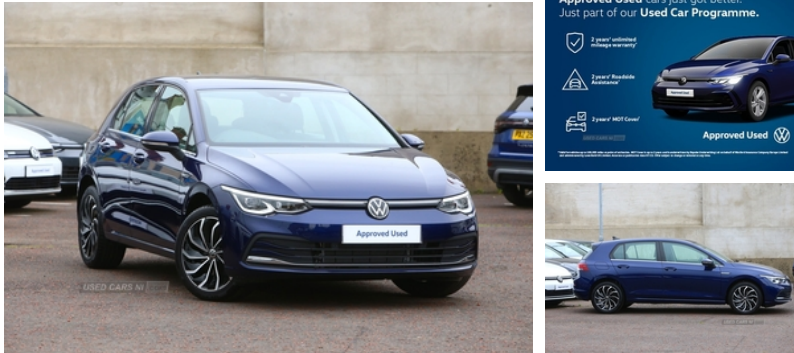

Volkswagen Golf 1.5 eTSI Style 5dr DSG | Sep 2023

£27,995

**2 YEARS VW APPROVED WARRANTY AND 2 YEARS
ROADSIDE ASSISTANCE**

Vehicle Features

2nd row - 3 seat bench, 3 point height adj front seatbelts + pretensioners, 3 rear head restraints, 3 rear three point seatbelts, 3 seat bench in 2nd row, 3 zone climate control, 3 zone climate with controls in the rear, 3rd brake light, 3x3 point rear seat belts, 12V power outlet in luggage area, 12V socket in front centre console, 12V socket in luggage compartment, 16 amp mode 3 charging cable, 17" Alloy wheels, ABS, Active lane change assist, Active lane keep assist, Active speed limit assist, Adaptive cruise control, Adaptive cruise control ACC with speed limiter and front assist (reacting to vehicles, Adaptive steering, adjustable and foldable door mirrors, Alarm, Alarm with interior protection and deactivation via infotainment system, Alloy wheels, Ambient lighting, Ambient lighting, Ambient lighting - Customisable 30 colour ambient lighting, Android Auto, Anti-lock Brake System (Anti-lock Braking System), Apple CarPlay, Art Velour cloth upholstery with leatherette armrests, artvelours door inserts + front sports comfort seats with Microfibre sides of bolsters, Audio remote control, Auto-dimming rear view mirror, Auto dimming rear view mirror, Automated High-beam assist, Automatic headlamp activation with Coming home and Leaving home feature, Automatic headlight activation, Automatic headlights, Bluetooth interface, Body colour bumpers, Body colour door handles, Body colour door mirrors with integrated indicators, Body coloured bumpers, Body colour rear roof spoiler, Cabin air filter, Car2X communication, Central locking, Child locks on rear doors, Cloth seat upholstery, Collision avoidance braking, Cornering headlights, Curtain airbags, Digital cockpit pro - 10.25" high resolution TFT dash display screen with

Miles:	22
Fuel Type:	Petrol
Transmission:	Automatic
Colour:	Atlantic Blue
Engine Size:	1500
Tax Band:	Petrol/Diesel (£190 p/a)
Body Style:	Hatchback
Insurance group:	18E
Reg:	SXZ9287

Technical Specs

DIMENSIONS	
Length:	4284mm
Width:	1789mm
Height:	1480mm
Seats:	5
Luggage Capacity (Seats Up):	381L
Gross Weight:	1840KG
Max. Loading Weight:	566KG
PERFORMANCE & ECONOMY	
Fuel Consum. (Combined):	50.4MPG
Fuel Tank Capacity:	45L
Number Of Gears:	7 SPEED
Top Speed:	132MPH
Acceleration 0-100 km/h:	9.4s
Engine Power BHP:	128.7BHP