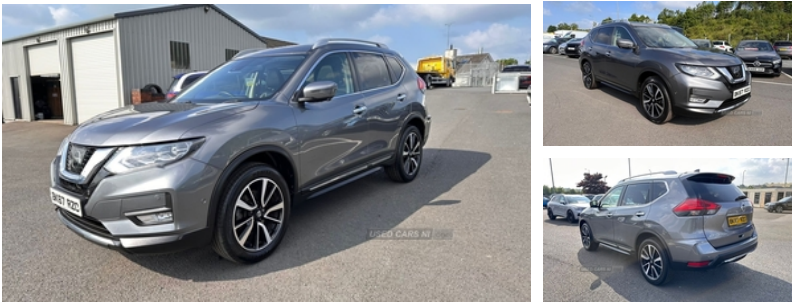

Nissan X-Trail 1.6 dCi Tekna 5dr [7 Seat] | 2017

£11,495

Vehicle Features

3 point seatbelts on all seats, 3 rear headrests, 5" TFT driver information centre, 6 speakers, 60/40 split rear bench seat, ABS, Adaptive front lighting system, Alarm, Around View Monitor, Attention assist, Auto dimming rear view mirror, Automatic headlights, Automatic rain sensing wipers, Automatic tailgate opening, Black honeycomb front grille, Blind spot monitoring, Bluetooth phone integration system, Body colour door mirrors, Centre console storage box/armrest, Child locks on rear doors, Chrome door handles, Chrome side mouldings, Chrome window surround, Configurable luggage board system, Cruise control + speed limiter, DAB Digital radio, Driver and passenger airbags, Dual zone climate control, EBD + Brake Assist, Electric adjustable front seats including height adjust, Electric folding door mirrors, Electric heated door mirrors, Electronic parking brake, Engine start button, ESP + traction control, First aid kit, Front and rear curtain airbags, Front and rear door pockets with bottle holders, Front and rear parking sensors, Front and rear power windows, Front cupholders, Front fog lights, Full size spare wheel, Heated front seats, Heated rear seats, Heated steering wheel, Height adjustable front headrests, High beam assist, Hill hold assist, Immobiliser, Individual rear reading lights, Intelligent emergency braking with pedestrian recognition, Intelligent Key, Intelligent parking assist, Isofix child seat attachment, Lane departure warning system, Large front door pockets, Leather steering wheel and gear knob, LED daytime running lights, LED Headlights, Lumbar support, Moving object detection, Nissan connect sat nav system, Panoramic sunroof, PAS, Pollen filter, Radio/CD, Rake/reach adjustable steering wheel, Rear armrest, Rear cross traffic alert, Rear privacy glass, Remote central locking, Satin silver roof rails, Seatbelt warning, Shark fin roof aerial, Smartphone apps, Synthetic leather instrumental panel inserts, Synthetic leather knee pad, Traffic sign recognition, Trip computer, Tyre pressure monitoring system, USB/aux input

Miles:	80000
Fuel Type:	Diesel
Transmission:	Manual
Colour:	Grey
Engine Size:	1598
CO2 Emission:	133
Tax Band:	Petrol/Diesel (£190 p/a)
Body Style:	Sport utility vehicle
Insurance group:	18E
Reg:	BK67RZO

Technical Specs

DIMENSIONS	
Length:	4690mm
Width:	1830mm
Height:	1710mm
Seats:	7
Luggage Capacity (Seats Up):	135L
Gross Weight:	2090KG
Max. Loading Weight:	585KG

PERFORMANCE & ECONOMY	
Fuel Consum. (Urban Cold):	48.7MPG
Fuel Consum. (Extra Urban):	61.4MPG
Fuel Consum. (Combined):	55.4MPG
Fuel Tank Capacity:	60L
Number Of Gears:	6 SPEED
Top Speed:	00117MPH
Engine Power BHP:	128.7BHP