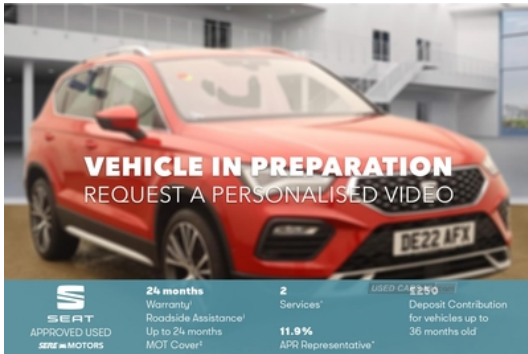

Seat Ateca 1.5 TSI EVO Xperience Lux 5dr DSG | 2022

£24,995

2 YEAR WARRANTY & ROADSIDE ASSISTANCE INCLUDED

Miles:	7183
Fuel Type:	Petrol
Transmission:	Automatic
Colour:	Red
Engine Size:	1498
Tax Band:	Petrol/Diesel (£190 p/a)
Body Style:	Sport utility vehicle
Insurance group:	18E
Reg:	DE22AFX