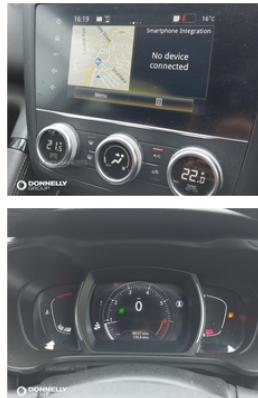

Renault Kadjar 1.3 TCE 160 Iconic 5dr | Sep 2019

£11,490

Renault Kadjar 1.3 TCE 160 Iconic 5dr

Vehicle Features

3 Button retractable key, 3 height adjustable rear headrests, 3 seat rear bench, 4x35W speakers with 3D sound, 12v socket in front, 19" Zeus diamond cut alloy wheels, 60/40 split folding rear seat, ABS/EBD, Accessory power point, Adjustable dashboard illumination, Air recirculation system, Anti-drill door locks/ignition barrel, Anti-lock Braking System/EBD, Automatic headlights, Automatic high/low beam, Automatic windscreen wipers with variable speed adjustment, bluetooth + hands free, Bluetooth + hands free, Body colour door handles, Body coloured bumpers, Body coloured door mirrors, Bodyside mouldings with chrome inserts, Centre rear armrest with cup holder, Chrome roof rails, Chrome window surround, Cruise control + speed limiter, DAB/FM/AM radio, DAB/FM/AM radio, Day/night rear view mirror, Deadlocks, Digital speedometer with 7 TFT screen, Door/boot open warning light, Driver's seat with lumbar adjustment, Driver/passenger 2 stage auto adaptive airbags, Driver/passenger reading lights, Driver sunblind with illuminated mirror and ticket holder, Dual zone automatic climate control, Easy life quick folding rear seat, Eco mode, Electric adjustable/heated/folding door mirrors, Electronic parking brake, Emergency brake assist, ESP with ASR and UCL (understeer control logical), Exterior temperature indicator, Extra tinted glass in rear windows and tailgate, Fingertip controls for audio system, Front/rear floor mats, Front and rear curtain airbags, Front and rear electric windows, Front and rear parking sensors with rear parking camera, Front and rear towing rings, Front courtesy lights, Front fog lamps with cornering function, Front footwell illumination, Front lateral airbags, Front seat belts warning, Gear

Miles:	48520
Fuel Type:	Petrol
Transmission:	Manual
Colour:	Grey
Engine Size:	1332
Tax Band:	Petrol/Diesel (£190 p/a)
Body Style:	Sport utility vehicle
Insurance group:	21E
Reg:	HV69BYA

Technical Specs

DIMENSIONS	
Length:	4489mm
Width:	1836mm
Height:	1607mm
Seats:	5
Luggage Capacity (Seats Up):	472L
Gross Weight:	1889KG
Max. Loading Weight:	556KG
PERFORMANCE & ECONOMY	
Fuel Consum. (Urban Cold):	38.2MPG
Fuel Consum. (Extra Urban):	56.5MPG
Fuel Consum. (Combined):	47.9MPG
Fuel Tank Capacity:	55L
Number Of Gears:	6 SPEED
Top Speed:	130MPH
Acceleration 0-100 km/h:	9.9s
Engine Power BHP:	158.2BHP