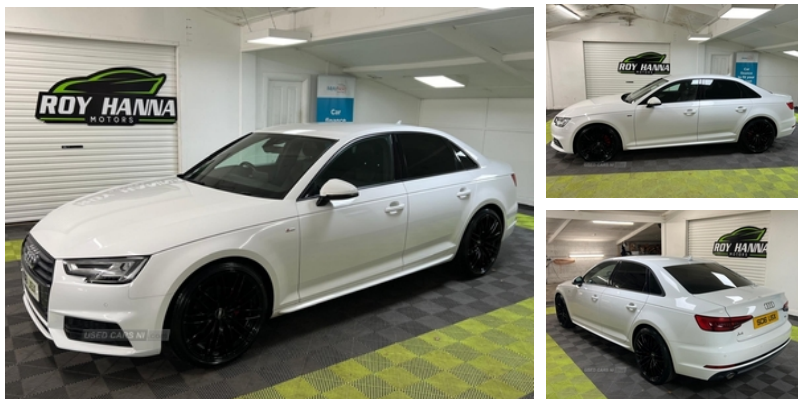

**Audi A4 2.0 TDI S Line 4dr | 2016**  
**FULLY SERVICED - 2 KEYS - BLUETOOTH - PARKING SENSORS!**

**£10,950**

A truly beautiful 2016 Audi A4 S Line ready for viewing at Roy Hanna Motors!

2 Keys.

MOT to 28th February 2025.

<b>Miles:</b>	119100
<b>Fuel Type:</b>	Diesel
<b>Transmission:</b>	Manual
<b>Colour:</b>	White
<b>Engine Size:</b>	1968
<b>Body Style:</b>	Saloon
<b>Insurance group:</b>	20E
<b>Reg:</b>	SC16USX

**Technical Specs**