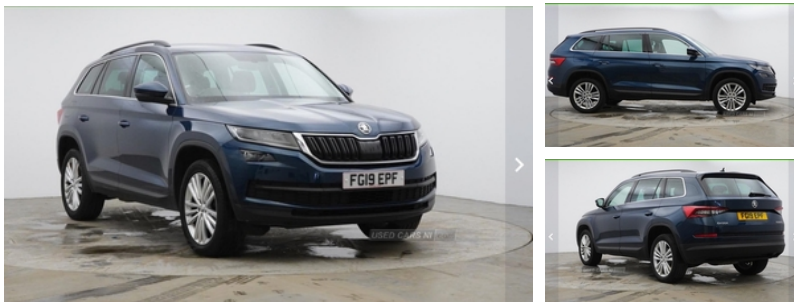

Skoda Kodiaq 2.0 TDI SE L 5dr DSG [7 Seat] | May 2019

£19,995

Vehicle Features

2 rails with 2 hooks including 4 hooks for net programme, 2x vertical Nets), 4 foldable roof handles with rear coat hooks, 4 lashing points on luggage floor, 12V socket in boot, 60:40 foldable rear seat with sliding adjustment and backrest angle adjustment, Aero front windscreen wipers with intermittent function, Aero rear window wiper, Alarm with interior monitoring and tilt sensor with safe function, Auto dimming rear view mirror, Auto door release and activation of warning lights, Automatic activation of hazard warning lights, Black wheel arch surrounds, Bluetooth system, Body colour bumpers, Body colour door mirrors and handles, Bolero Radio, Bottle holders in door panel in the 1.5 litre front and 1 litre rear, Cargo storage compartments, Centre console with open storage box, Chrome headlight control button, Chrome interior door handles, Chrome pack - Kodiaq, Coat hooks on B pillar, Columbus satellite navigation with 9.2" touch screen and integrated Wi-Fi + WLAN, Covered storage compartment on driver side, cup holder and 12V socket, DAB Digital radio, Digital voice enhancement, Drawers under driver and front passenger seats, Drive mode selector, Driver and passenger airbags, DVD System, ECO Stop/start function, Electrically adjustable heated foldable and auto dimming door mirrors with boarding spots, Electric front and rear windows, Electronic parking brake with hill hold control, Emergency rear braking signal, ESC (incl. ABS+MSR+ASR+EDS+HBA+DSR+RBS+MKB), Exterior temperature indicator, Front/rear courtesy lights, Front and Rear door steps, Front and rear three point safety belt on all seats, Front assist includes AEB city/urban, Front centre armrest with storage compartment, Front side airbags, Fuel cut off safety device, Full LED Headlights with adaptive front light system and LED daytime running lights, Gear shift lever with chrome frame and black gloss insert, Head and knee airbags, Headlight