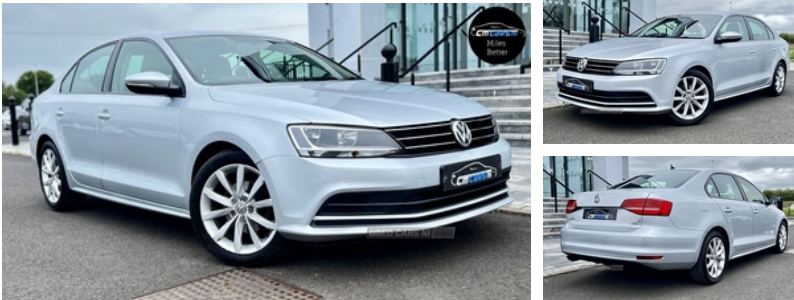

Volkswagen Jetta 2.0 TDI SE 4dr | Dec 2014

** WARRANTY, SERVICED + FINANCE AS STANDARD **

£5,975

2014 VOLKSWAGEN JETTA 2.0 SE TDI BLUEMOTION TECHNOLOGY Finished In: Silver ** Looking Car Finance? Own This Car From Only 9.9% APR * * * * Pay Nothing For The First Two Months With Our Partner MotoNovo ** Key Features Included: > Headlights - Halogen Clear - Range Adjustable > Electric Windows - Front and Rear > Bluetooth Telephone Preparation > DAB+ - Digital Radio Reception > Cruise Control > Valeted, Serviced + 3 Month Warranty On This Vehicle > Finance Rates From 9.9% APR > Don't Hesitate, Give Us A Call Today As This Is Sure To Sell

Miles:	95378
Fuel Type:	DIESEL
Transmission:	Manual
Colour:	Silver
Engine Size:	1968
CO2 Emission:	105
Tax Band:	B (£20 p/a)
Body Style:	Saloon
Insurance group:	15E
Reg:	OGZ2133

Technical Specs

DIMENSIONS	
Length:	4659mm
Width:	Not Availablemm
Height:	1482mm
Seats:	5
Luggage Capacity (Seats Up):	510L
Gross Weight:	1910KG
Max. Loading Weight:	590KG