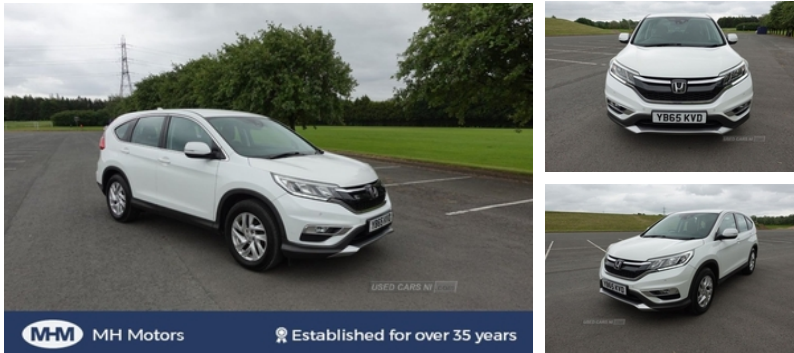

Honda CR-V 1.6 i-DTEC SE 5dr 2WD [Nav/DASP] | 2015

£8,795

FULL SERVICE HISTORY / STUNNING JEEP / FINANCE AVAILABLE

Miles:	84197
Fuel Type:	DIESEL
Transmission:	Manual
Colour:	White
Engine Size:	1597
CO2 Emission:	115
Tax Band:	C (£35 p/a)
Body Style:	Sport utility vehicle
Insurance group:	22E
Reg:	YB65KVD

MH MOTORS presents this stunning HONDA CR-V 1.6 i-DTEC SE NAVI - 5 Door, Manual, Diesel, 2014, 84,197 miles, White in colour, MOT-11-2025, Insurance Group: 22. This spacious jeep comes complete with full service history with 6 stamps and it is MOT'd until November 2025*. It has factory alloys, power steering, electric windows and mirrors, remote central locking, air conditioning, climate control, cruise control, sat nav, bluetooth, rear head rests, front fogs, immaculate colour coded bodywork in white and pristine interior. Spacious family friendly vehicle, excellent driver, will not disappoint. Priced to sell at £8,795. Finance is available at MH Motors. Tel. 02890836946 or 07817595531. MH Motors has been established for over 35 years and is located in the industrial area of Mallusk Newtownabbey, only 7 miles from Belfast just off the main M2 Motorway. We have over 120 vehicles in stock offering a wide selection of vehicles, seldom will you find a more varied selection under one roof. Our flood lit forecourt and indoor inspection bay allow all weather viewing during the winter months. Finance options available in house. Please enquire before going to third party online finance brokers