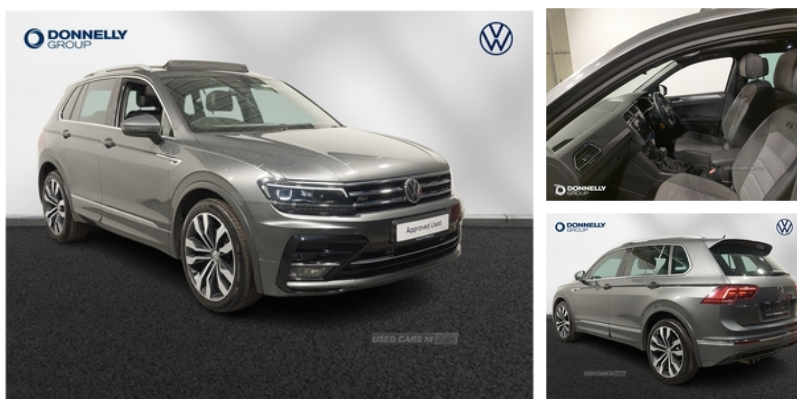

Volkswagen Tiguan 2.0 TDi 190 4Motion R-Line 5dr DSG | Jun 2018

£18,985

Volkswagen Tiguan 2.0 TDi 190 4Motion R-Line 5dr DSG

Vehicle Features

2 x USB sockets in front, 2x USB sockets in front, 3 rear 3 point seatbelts, 3 rear headrests, 3 zone climate control, 4 load lashing points, 12V Accessory socket in centre console, 12V socket in centre console, 20" Suzuka alloy wheels + anti theft wheel bolts, 40:20:40 split folding rear seats, ABS+EBD+Brake assist, Active bonnet, Active information display, Active pedestrian safety system, Adaptive cruise control, Alarm with interior protection, Aluminium decorative inserts, Ambient lighting pack - Tiguan, Anti-lock Braking System+EBD+Brake assist, App-Connect, Auto dimming interior mirror, Automatic activation of hazard warning lights, Aux-in socket, Bag hook in luggage compartment, Black headlining, Bluetooth phone integration system, Body colour door handles, Body colour door mirrors, Body coloured bumpers, Body colour rear spoiler, Body colour side skirt, Car-Net App-Connect, Chrome door trim inserts, Chrome side window surrounds, Chrome trimmed radiator grille, Coming/leaving home lighting function, Curtain airbags, DAB Digital radio, Diesel particulate filter, Distance control assist, Drive mode selector, Driver + front passenger lumbar support, Driver/Front Passenger airbags, Driver/Passenger whiplash optimised head restraints, Driver profile selection, Drivers knee airbag, DTC - Drag torque control, Dusk sensor + auto driving lights, Elec heated + adjust door mirrors, Electric folding door mirrors, Electric heated + adjustable door mirrors, Electric panoramic sunroof with sunblind, Electronic engine immobiliser, Electronic parking brake with auto hold, ESP with EDL + ASR, Fatigue detection system, First aid kit, Foldable passenger seatback, Front + rear carpet mats, Front and rear electric