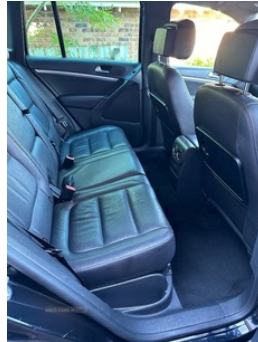

Volkswagen Tiguan 2.0 TDi BlueMotion Tech R-Line Edition 150 5dr | Nov 2015

NOVEMBER 2015 VW TIGUAN R LINE 4MOTION. ONE OWNER FROM NEW.

£10,500 O.N.O

Black metallic paint, FSH, Black leather seats, heated front seats, Sat Nav, 18" alloys, parking sensors.

Vehicle Features

'Anthracite-Metallic' interior trim, 2 Zone electronic climate control with automatic air recirculation, 3 rear 3 point seatbelts, 3 rear headrests, 3 spoke multi-function leather steering wheel and gearknob, 5 boot load lashing points, 12V socket in luggage compartment, 18" front module, 60/40 split folding rear seat, ABS+EBD+Brake assist, Alarm with interior protection, Aluminium scuff plates, Auto dimming rear view mirror/rain sensor, Automatic coming home lighting, Aux-in socket, Bi-xenon headlights/wash + dynamic cornering lights + LED daytime running lights, Bluetooth Telephone preparation, Body colour door handles, Body colour door mirrors with integral indicators, Body coloured bumpers, Body colour roof spoiler, Chrome roof rails, Chrome side window surrounds, Chrome trimmed front air intake surrounds, Cornering front fog lights, Curtain airbags, DAB Digital radio, Diesel particulate filter, Discover navigation system with 6.5" colour touch screen and 8 speakers, Driver/Front Passenger airbags, Driver/Passenger whiplash optimised head

Miles:	84687
Fuel Type:	Diesel
Transmission:	Manual
Colour:	Black
Engine Size:	1968
CO2 Emission:	140
Tax Band:	E (£190 p/a)
Body Style:	Sport utility vehicle
Reg:	AGZ2595

Technical Specs

DIMENSIONS	
Length:	4426mm
Width:	1809mm
Height:	1703mm
Seats:	5
Luggage Capacity (Seats Up):	470L
Gross Weight:	2230KG
Max. Loading Weight:	629KG