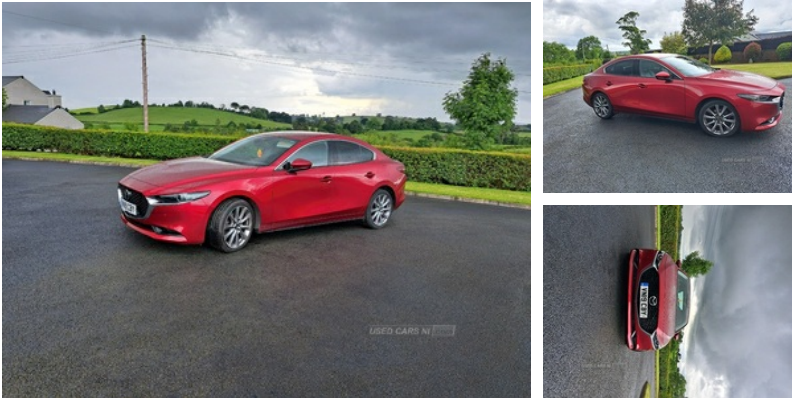

## Mazda 3 1.8 Skyactiv-D GT Sport 5dr | Jun 2019

### MAZDA 3 1. 8 SKYACTIV- D SPORT LUX 4DR

**£12,500** O.N.O

Mazda 3 1.8 Skyactiv-D Sport Lux 4dr

Rare saloon model

Top spec car

Leather heated seats

Driver lane assist

Reverse camera and front parking sensors

**Miles:** 46503

**Fuel Type:** Diesel

**Transmission:** Manual

**Colour:** Red

**Engine Size:** 1759

**Tax Band:**  
Petrol/Diesel (£190 p/a)

**Body Style:** Saloon

**Insurance group:** 17E