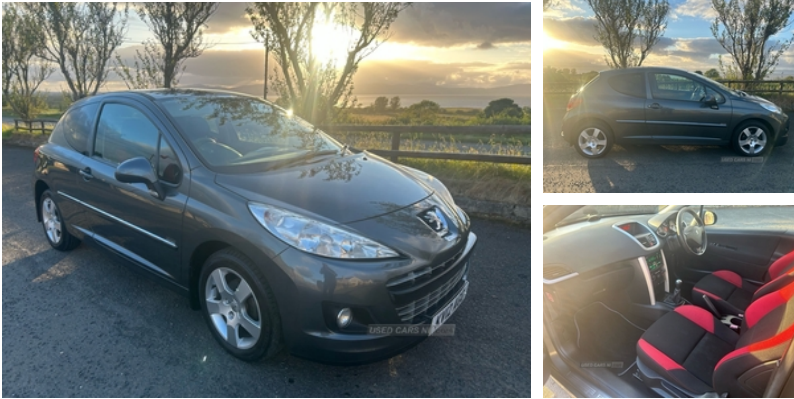

Peugeot 207 1.6 HDi Sportium 3dr | Mar 2012

£2,600

Vehicle Features

1 plip, 1 standard key, 2 rear head restraints, 3 rear 3 point seatbelts, 4 speakers, 16" Estoril alloy wheels with locking wheelnuts, 60/40 split folding rear seat, ABS/EBFD/EBA, Aluminium look front grille, Ashtray and cigar lighter, Audio remote control in steering column, Automatic door locking, Automatic rear wiper, Auxilliary 12V power socket, Body colour door handles, Body coloured bumpers, Body coloured door mirrors, Body colour side rubbing strips, Boot carpet, Boot light, Car location device via plip key, Clarion multimedia navigation system with DVD, Connect USB/Bluetooth, Courtesy lights, Diesel particulate filter, Door open warning light, Double optic headlights, Driver's footrest, Driver/front passenger seat height adjustment, Driver/passenger sunvisors and vanity mirrors, Driver SMART airbag, Electric front windows + drivers one touch, Electric operated/heated door mirrors, Engine immobiliser, External temperature gauge, Fascia integrated coded audio, Follow me home headlights, Front/rear armrests within door panels, Front door stowage bins incorporating drinks holders, Front fog lights, Front passenger SMART airbag with deactivate switch, Front side airbags, Glovebox, Heated rear window with timer, Height adjustable front headrests, Height adjustable front seatbelts, Interior sport pack - 207, Intermittent rear wash/wipe, Internally operated central locking button, ISOFIX on outer rear seats, Keys left in ignition warning, Leather steering wheel, Lights on warning, Locking fuel filler cap, Manual air conditioning, Milan cloth upholstery, Opening rear windows, PAS - speed related, Passenger airbag deactivation warning, Pollen filter, Reach + rake adjustable steering column, Reclining front seats (tilt/slide with memory), Remote central locking + deadlocks, Remote headlamp adjustment from fascia, Roof