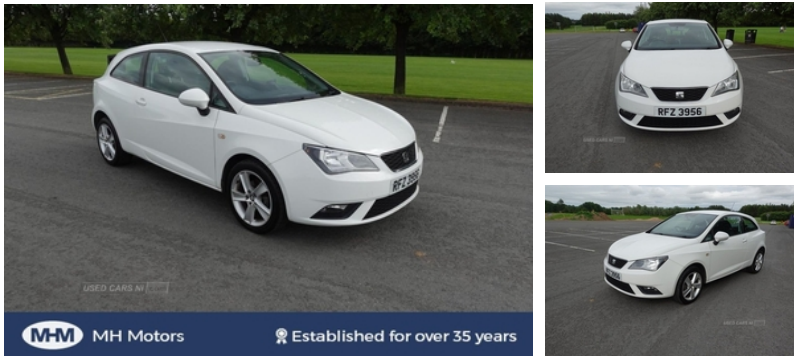

670 Antrim Road Newtownabbey, Newtownabbey, BT36 4RG
028 9083 6946 | 07817595531

Seat Ibiza 1.4 Toca 3dr | 2014

ONLY 52, 533 MILES! / GOOD SERVICE HISTORY / FINANCE AVAIL

£4,995

Miles:	52533
Fuel Type:	PETROL
Transmission:	Manual
Colour:	White
Engine Size:	1390
CO2 Emission:	139
Tax Band:	E (£190 p/a)
Body Style:	Hatchback
Insurance group:	11E
Reg:	RFZ3956

MH Motors presents this stunning SEAT Ibiza 1.4 Toca - 3 Door Hatchback, Manual, Petrol, 2014, 52,533 miles, White in colour, MOT-12-2024, Insurance Group: 11. Yes only 52,533 miles on the Toca model. It comes complete with 2 keys, good Seat service history with 5 stamps and it is MOT'd until December 2024. It has power steering, factory alloys, electric windows and mirrors, remote central locking, climate control, air conditioning, front fogs, rear head rests, CD player, remote radio controls, immaculate colour coded bodywork in white and pristine interior with leather steering wheel, a real credit to its previous lady owner. Lovely low mileage petrol example, great MPG and excellent driver, will not disappoint! Keenly priced to sell at £4,995. Finance is available at MH Motors. Tel. 02890836946 or 0781759553. MH Motors has been established for over 35 years and is located in the industrial area of Mallusk Newtownabbey, only 7 miles from Belfast just off the main M2 Motorway. We have over 120 vehicles in stock offering a wide selection of vehicles, seldom will you find a more varied selection under one roof. Our flood lit forecourt and indoor inspection bay allow all weather viewing during the winter months. Finance options available in house. Please enquire before going to third party online finance brokers