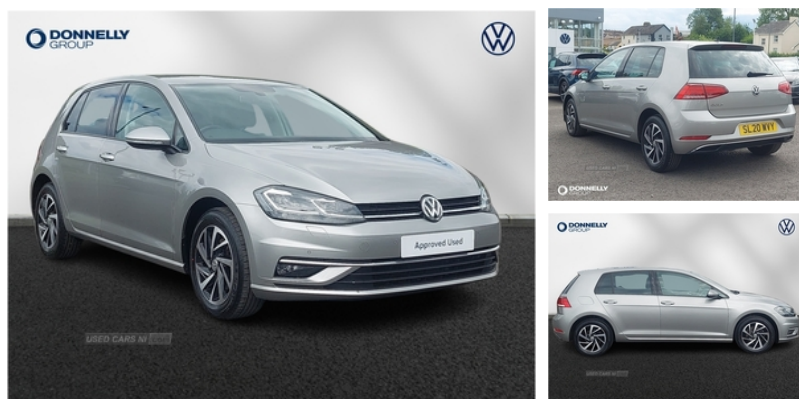

Volkswagen Golf 1.6 TDI Match Edition 5dr | Aug 2020

£12,990

Volkswagen Golf 1.6 TDI Match Edition 5dr

Vehicle Features

'Lights On' Reminder warning buzzer, 'Lights On' warning buzzer, 3 rear headrests, 3 rear three point seatbelts, 4 load lashing points in luggage compartment, 12V socket in luggage compartment, 60/40 split folding rear seat backrest, ACC - Adaptive cruise control with front assist, ACC - Adaptive cruise control with front assist, Airbags - Driver's and front passenger's, Airbags - Driver's and front passenger's, Alarm with interior protection and deactivation via infotainment system, Anti-lock Braking System (ABS) with Hydraulic Brake Assist (HBA), Anti-lock Braking System (Anti-lock Braking System) with Hydraulic Brake Assist (HBA), Automatic post collision braking system, Bag hook in luggage compartment x 2, Battery regeneration during braking, Black front air intake and radiator grille with chrome insert, Black rear diffuser, Bluetooth telephone and audio connection for compatible devices, Body colour bumpers, Body colour door handles, Body colour door mirrors with integrated indicators, Brake pad wear indicator warning light, Brushed dark silver decorative inserts in dash and door panels, Child locks on rear doors, Chrome-plated light switch surround, Chrome plated air vent surround, city emergency brake and speed limiter, city emergency brake and speed limiter, Climate control - 2 zone electronic air conditioning with automatic air recirculation and allergy filter, Composition media system, Convenience Pack - Golf, Cooled glovebox, Cover for storage compartment in centre, curtain airbag, curtain airbag, DAB Digital radio receiver, Diesel particulate filter, distance monitoring, distance monitoring, Driver's knee, Driver's knee, Driver/Passenger optimised head restraints, Driver alert system, Driver Personalisation profile

Miles:	70795
Fuel Type:	Diesel
Transmission:	Manual
Colour:	Silver
Engine Size:	1598
Tax Band:	Petrol/Diesel (£190 p/a)
Body Style:	Hatchback
Insurance group:	13E
Reg:	SL20WVY

Technical Specs

DIMENSIONS	
Length:	4258mm
Width:	1790mm
Height:	1492mm
Seats:	5
Luggage Capacity (Seats Up):	380L
Gross Weight:	1860KG
Max. Loading Weight:	500KG
PERFORMANCE & ECONOMY	
Fuel Consum. (Combined):	57.7MPG
Fuel Tank Capacity:	50L
Number Of Gears:	5 SPEED
Top Speed:	123MPH
Acceleration 0-100 km/h:	10.4s
Engine Power BHP:	114BHP