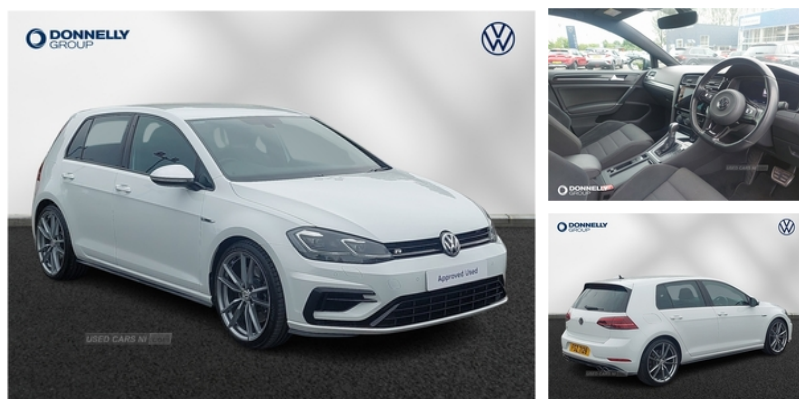

Volkswagen Golf 2.0 TSI 310 R 5dr 4MOTION DSG | Dec 2017

£19,990

Volkswagen Golf 2.0 TSI 310 R 5dr 4MOTION DSG

Vehicle Features

'Lights On' Reminder warning buzzer, 'Lights On' warning buzzer, 3 point height adj front seatbelts + pretensioners, 3 rear 3 point seatbelts, 3 rear headrests, 3 spoke steering wheel, 3D-LED-SBBR with sweeping indicator, 8" touch screen, 12V socket in luggage compartment, 60/40 split folding rear seat, ABS, Adaptive Cruise Control with pedestrian detection and speed limiter, Air conditioning - 2 zone electronic climate control, Alarm with interior protection, Ambient lighting pack - Golf, Anti-lock Braking System, Anti-tramp function, App-Connect, Auto dimming rear view mirror, Automatic coming/leaving home lighting function, Automatic headlights, Automatic post collision braking, aux-in, aux-in, Bag hook in luggage compartment, Black brake calipers, Black headlining, Black rear diffuser, Bluetooth hands free telephone connection, Body colour door handles, Body colour rear roof spoiler, Body colour sports bumpers, Boot lashing points, Brake pad wear indicator warning light, Car-Net App-Connect, Carbon touch decorative inserts, CD/MP3/WMA, CD/MP3/WMA, Child locks on rear doors, Chrome-plated light switch surround, Chrome pedals, Composition media system, Cooled glovebox, Courtesy light delay, Cover for storage compartment in centre, DAB Digital radio, Driver/Front Passenger airbags, Driver/Passenger whiplash optimised head restraints, Driver alert system, Driver profile selection, Drivers knee airbag, Dust/pollen filter, Electrically adjustable and heated door mirrors, Electric front windows, Electric rear windows, Electronic engine immobiliser, Electronic parking brake with auto hold, ESP with EDL + ASR, Exterior temperature gauge, Front + rear carpet mats, Front and rear curtain airbags, Front assistant

Miles:	48301
Fuel Type:	Petrol
Transmission:	Automatic
Colour:	White
Engine Size:	1984
CO2 Emission:	163
Tax Band:	Petrol/Diesel (£190 p/a)
Body Style:	Hatchback
Insurance group:	39E
Reg:	FSZ7128

Technical Specs

DIMENSIONS	
Length:	4258mm
Width:	1799mm
Height:	1492mm
Seats:	5
Luggage Capacity (Seats Up):	380L
Gross Weight:	1990KG
Max. Loading Weight:	560KG

PERFORMANCE & ECONOMY	
Fuel Consum. (Urban Cold):	32.8MPG
Fuel Consum. (Extra Urban):	47.1MPG
Fuel Consum. (Combined):	40.4MPG
Fuel Tank Capacity:	50L
Number Of Gears:	7 SPEED
Top Speed:	155MPH
Acceleration 0-100 km/h:	4.6s
Engine Power BHP:	305.8BHP