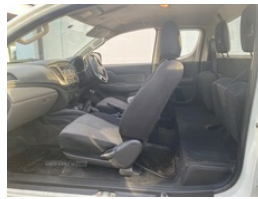

Mitsubishi L200 Club Cab DI-D 151 4Life 4WD | Jan 2018

FULL MITSUBISHI SERVICE HISTORY

£6,500 + VAT

Excellent driving jeep . Manual . Full Mitsubishi service history . 1 owner from New . Air con . Bluetooth . Electric windows . MOTD . First to see will buy

Miles:	71000
Fuel Type:	Diesel
Transmission:	MANUAL
Colour:	White
Engine Size:	2442
CO2 Emission:	180
Tax Band:	Light goods vehicle (£335 p/a)
Body Style:	Pickup
Reg:	lgz2382

Technical Specs

DIMENSIONS	
Length:	5195mm
Width:	1785mm
Height:	1775mm
Seats:	4
Luggage Capacity (Seats Up):	Not AvailableL
Gross Weight:	2850KG
PERFORMANCE & ECONOMY	
Fuel Consum. (Urban Cold):	34.5MPG
Fuel Consum. (Extra Urban):	46.3MPG
Fuel Consum. (Combined):	40.9MPG
Fuel Tank Capacity:	75L
Number Of Gears:	6 SPEED
Top Speed:	105MPH
Acceleration 0-100 km/h:	12.2s
Engine Power BHP:	151.5BHP