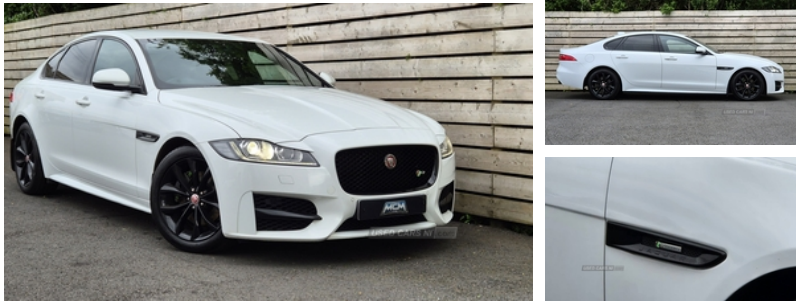

## Jaguar XF 2.0d [180] R-Sport 4dr | Nov 2015 FULL JAGUAR SERVICE HISTORY

# £9,450

FACELIFT MODEL JAGUAR XF R SPORT 180 IN WHITE

2 KEYS  
FULL SERVICE HISTORY  
STILL ON JAGUAR SERVICE PLAN WITH CHARLES HURST UNTIL 2026  
JUST HAD A FULL SERVICE