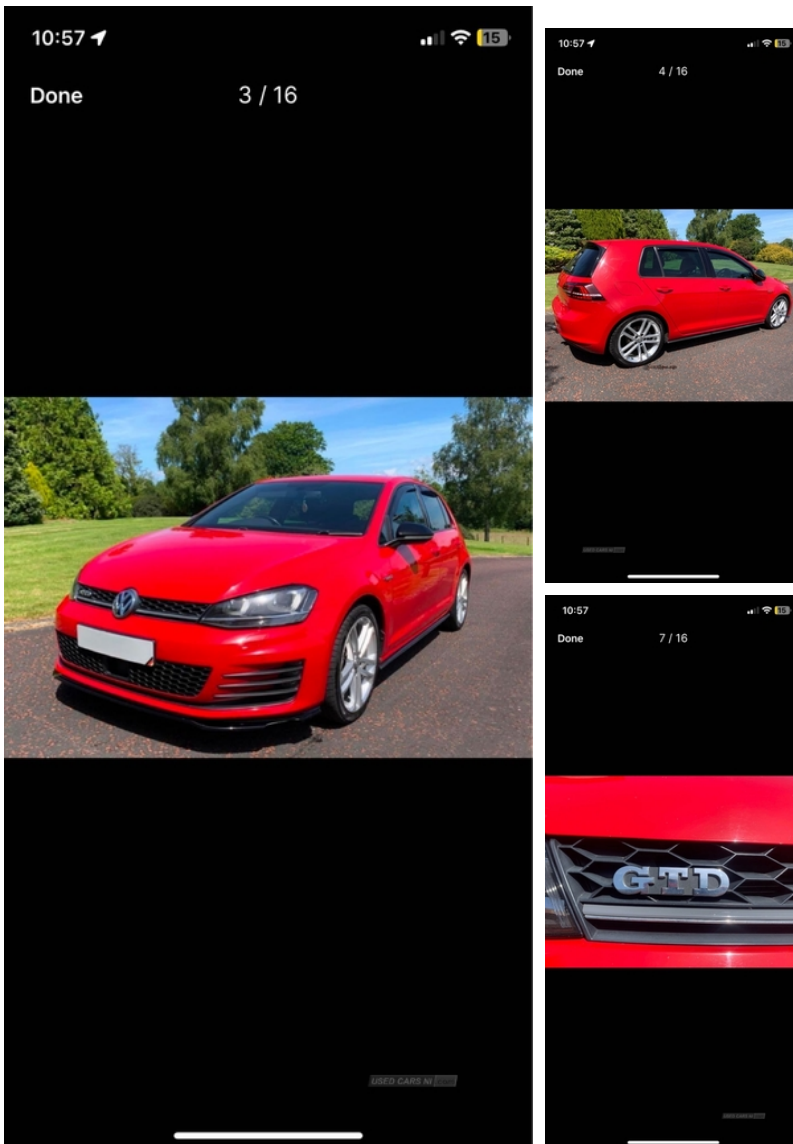

Volkswagen Golf 2.0 TDI GTD 5dr | Feb 2015**MOT - MAY 2025****£8,500**

VW Golf GTD September 2015 £8995 Tornado Red 185 BHP Manual 6 speed Diesel 99,000 miles MOT until may 2025 Full Service History £20 Road Tax 2 Keys Timing belt done at 80K Oil filter, air filter, oil change - done may 2024 Rear wheel break callipers - done may 2024 Parking sensors Cruise control

Vehicle Features

'Lights On' warning buzzer, 3 point height adj front seatbelts + pretensioners, 3 rear 3 point seatbelts, 3 rear headrests, 3 spoke steering wheel, 12V socket in luggage compartment, 60/40 split folding rear seat, ABS, ACC - Adaptive cruise control with front assist, Air conditioning - 2 zone electronic climate control, Alarm

Miles:	99000
Fuel Type:	Diesel
Transmission:	Manual
Colour:	Red
Engine Size:	1968
CO2 Emission:	109
Tax Band:	B (£20 p/a)
Body Style:	Hatchback
Insurance group:	26E
Reg:	THZ1035

Technical Specs**DIMENSIONS**