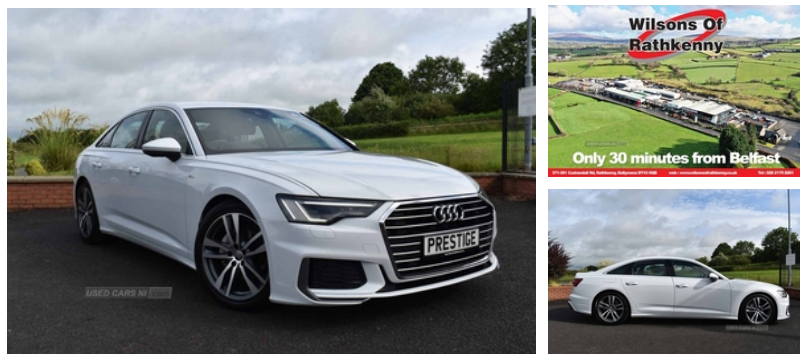

Audi A6 40 TDI S Line 4dr S Tronic | 2019

12MTHS SPOTICAR WARRANTY* 12MTHS ROADSIDE ASSIST

£18,450

12 MONTHS SPOTICAR WARRANTY 12 MONTHS ROADSIDE ASSIST BRAKE, BATTERY AND CLUTCH COVER FREE OF CHARGE SAT NAV HEATED SEATS

Miles:	86541
Fuel Type:	Diesel
Transmission:	Tiptronic Automatic
Colour:	White
Engine Size:	1968
CO2 Emission:	118
Tax Band:	Petrol/Diesel (£190 p/a)
Body Style:	Saloon
Insurance group:	32E
Reg:	SE19KDK