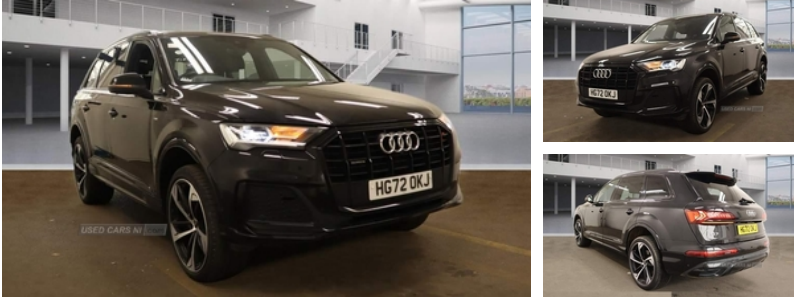

£ 42, 460 PLUS VAT

£50,950

Full Heated Leather Sat Nav Adjustable Drive Modes Air suspension Cruise Control Flat Bottom Steering Wheel Digital Dash 4 Zone Climate Control Rear Vents Front Fog Lights Parking Camera Rear Centre Arm Rest 7 Seats S-Line Embossed Seats Power Tail Gate 21in Alloy Wheels - 9.5J 10-Spoke-Star Style Design in Black with Gloss turned Finish - Audi Sport, 7 Seats, AMI - Audi Music Interface, Adaptive Air Sport Suspension, Anti-Theft Alarm, Audi Connect - 3 Year Subscription, Audi Connect with Amazon Alexa Integration, Audi Drive Select, Audi Parking System Plus, Audi Pre-Sense Front, Audi Smartphone Interface, Audi Sound System, Audi Virtual Cockpit, Auto Dimming and Frameless Rear View Mirror, Black Roof Rails, Bluetooth Interface, Camera-Based Traffic Sign Recognition, Cloth Headlining in Black, Cruise Control with Speed Limiter, DAB Digital Radio, Deluxe Four-Zone Automatic Climate Control, Door Mirrors - Heated - Electrically Adjustable - Folding and Auto Dimming with Memory Function, ESC - Electronic Stabilisation Control inc ABS - ASR and EDL, Electromechanical Parking Brake, Extended Pedestrian Protection Measures, First Aid Kit and Warning Triangle, Front Sun Visors with Illuminated Vanity Mirrors, Heated Front Seats, High Beam Assist, Illuminated Door Sill Trims with S Logo, Inlays - Polished Oak with Grey Finish, LED Headlights, LED Interior Ambient Lighting Pack, Lane Departure Warning, Luggage Compartment Sill Protection in Stainless Steel, MMI Navigation Plus with MMI Touch, Natural Voice Recognition, Pedals in Stainless Steel, Power Operated Tailgate, Privacy Glass, Rear View Camera, S Line Roof Spoiler, Seat Belt Monitoring, Titanium Black Styling Pack, Tyre Pressure Loss Indicator. Black Full service history 7 seats

Vehicle Features

Miles:	29950
Fuel Type:	Diesel
Transmission:	Automatic
Colour:	Black
Engine Size:	2967
Tax Band:	Petrol/Diesel (£600 p/a)
Body Style:	Sport utility vehicle
Insurance group:	44E
Reg:	HG72OKJ