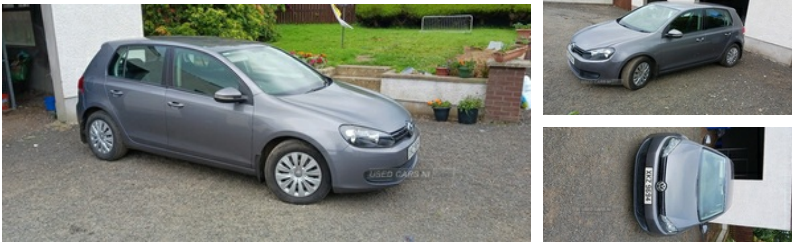

Volkswagen Golf 1.6 TDi 105 S 5dr | Sep 2009

110, 000 MILES

£2,500

Volkswagon golf In good condition one owner from new £30 Road tax

Vehicle Features

'Lights On' warning buzzer, 3 point height adj front seatbelts + pretensioners, 3 rear 3 point seatbelts, 3 rear headrests, 3 spoke steering wheel, 4 boot load lashing points, 60/40 split folding rear seat, ABS, Automatic illuminating hazard lights in sudden deceleration, Black front air intake and radiator grilles, Body colour bumpers, Body colour door handles, Body colour door mirrors with integral indicators, Brake pad wear indicator warning light, CBA, Centre console storage box, cooled glovebox, Courtesy light delay, Diesel particulate filter, Door open warning reflectors, Driver/Front Passenger airbags, Driver/Passenger whiplash optimised head restraints, Driver seat height adjust, Drivers knee airbag, Dust/pollen filter, Electrically adjustable and heated door mirrors, Electric front windows, Electronic engine immobiliser, ESP with EDL + ASR, Exterior temperature gauge, Front and rear curtain airbags, Front cupholders x 2, Front passenger airbag deactivation, Front reading lights, Front side airbags, Grab handles, Green tinted heat insulating glass, HBA (Hydraulic Brake Assist), Heated rear window, Height/reach adjust steering wheel, illuminated, Isofix preparation for 2 rear child seats, Lockable, Luggage compartment cover, Luggage compartment lighting, PAS - speed related, Range adjustable headlights, Rear cupholder, Rear windscreen washer and wiper with interval delay, Remote central locking with 2 remote folding keys, Rev counter, Smoking pack - Golf, Speed sensitive auto door locking (can be switched off), Spell cloth upholstery, Steel space saver spare wheel, Storage compartment in roof console, Storage compartments in doors, Titanium silver decorative inserts, Trip and service interval display, Two tone horn, Vanity mirrors, Warning buzzer and light for front seatbelts unfastened, White adjustable panel illumination, Windscreen wipers/ intermittent wipe + 4 position delay

Miles:	110000
Fuel Type:	Diesel
Transmission:	Manual
Colour:	Grey
Engine Size:	1598
CO2 Emission:	119
Tax Band:	C (£35 p/a)
Body Style:	Hatchback
Insurance group:	15E
Reg:	Xkz9694

Technical Specs

DIMENSIONS	
Length:	4199mm
Width:	1786mm
Height:	1479mm
Seats:	5
Luggage Capacity (Seats Up):	350L
Gross Weight:	1870KG
Max. Loading Weight:	601KG

PERFORMANCE & ECONOMY	
Fuel Consum. (Urban Cold):	49.6MPG
Fuel Consum. (Extra Urban):	72.4MPG
Fuel Consum. (Combined):	62.8MPG
Fuel Tank Capacity:	55L
Number Of Gears:	5 SPEED
Top Speed:	117MPH
Acceleration 0-100 km/h:	11.3s
Engine Power BHP:	103.3BHP