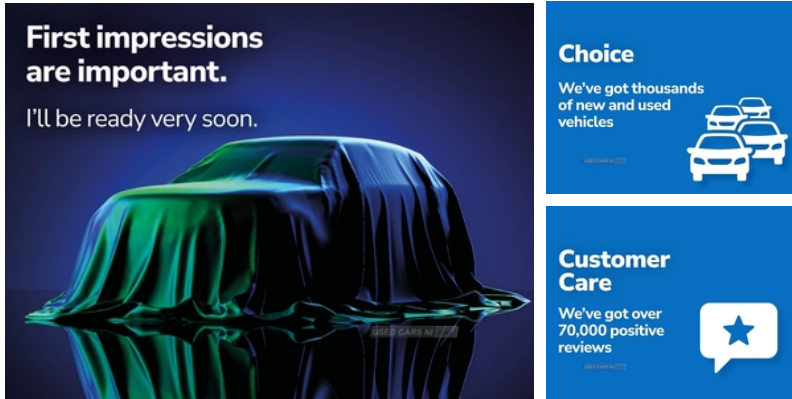

Toyota C-HR 1.8 Hybrid Gr Sport 5Dr Cvt | Jan 2022

£22,499

HEATED SEATS, REVERSE CAMERA

Vehicle Features

3 rear headrests, 3 seat bench in 2nd row, 3 spoke perforated leather steering wheel, 3x3 point rear seatbelts, 4.2" coloured TFT screen for multi-information display, 6 speakers, 12v power outlet - front, 16 Disk front wheel brake, 19" Black machined alloy wheels, 60/40 split folding rear seat, ABS+EBD+Brake assist, Acoustic vehicle alert system (AVAS), Adaptive cruise control, Adaptive front light system, Adaptive LED Headlights, Adjustable rear headrests, Adjustable speed limiter switch on steering wheel, AM/FM radio, Anti-jam protection on power windows, Assist grips front and centre pillar, Audio and telephone switches on steering wheel, Auto high beam, Automatic headlight levelling, Automatic headlights, Automatic headlights cut-off, Auto up and down function on all power windows, Black and body coloured rear bumper, Black front door assist grips, Black lower dashboard, Black upper dashboard, Black upper front grille, Blue ambient lighting on front cup holders, Blue ambient lighting on front doors, Bluetooth connectivity, Body colour door handles, Body colour door mirrors, Body coloured front bumper, Boot door release with push button, Boot light, Chrome front lower bumper, Chrome interior door handles, Climate Control, Cruise Control, DAB Radio (Digital Audio Broadcasting), Driver and front passenger personal light, Driver and front passenger Whiplash Injury Lessening seats, Driver and passenger seatback pockets, Dual zone automatic air conditioning, E-call, Electric Door Mirrors, Electric heated door mirrors, Electric power steering, Electronic parking brake, Fabric upholstery, Floor mats, Follow me home headlights, front and rear curtain and driver's knee airbags,