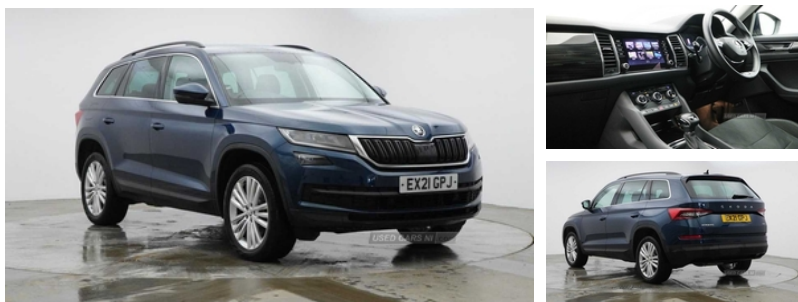

Skoda Kodiaq 2.0 TDI 200 SE L 4x4 5dr DSG [7 Seat] | Mar 2021

£26,495

Vehicle Features

2 rails with 2 hooks including 4 hooks for net programme, 2x vertical Nets), 4 foldable roof handles with rear coat hooks, 4 lashing points on luggage floor, 12V socket in boot, 60:40 foldable rear seat with sliding adjustment and backrest angle adjustment, Aero front windscreen wipers with intermittent function, Aero rear window wiper, Alarm with interior monitoring and tilt sensor with safe function, Auto dimming rear view mirror, Auto door release and activation of warning lights, Automatic activation of hazard warning lights, Black electric window control buttons, Black wheel arch surrounds, Bluetooth system, Body colour bumpers, Body colour door mirrors and handles, Bottle holders in door panel in the 1.5 litre front and 1 litre rear, Cargo storage compartments, Centre console with open storage box, Chrome headlight control button, Chrome interior door handles, Chrome pack - Kodiaq, Coat hooks on B pillar, Covered storage compartment on driver side, cup holder and 12V socket, cup holder and 12V socket, cup holder and 12V socket, DAB Digital radio, Digital voice enhancement, Driver and passenger airbags, ECO Stop/start function, Electric adjustable heated door mirrors with integrated indicators, Electrically folding and auto dimming door mirrors, Electric front and rear windows, Electronic parking brake with hill hold control, Emergency rear braking signal, ESC (incl. ABS+MSR+ASR+EDS+HBA+DSR+RBS+MKB), ESC (incl. Anti-lock Braking System+MSR+ASR+EDS+HBA+DSR+RBS+MKB), Exterior temperature indicator, Front and rear door armrest with black adductor trim, Front and Rear door steps, Front and rear height adjustable headrests, Front and rear three point safety belt on all seats, Front assist includes AEB city/urban, Front centre armrest with storage compartment, Front centre armrest with storage