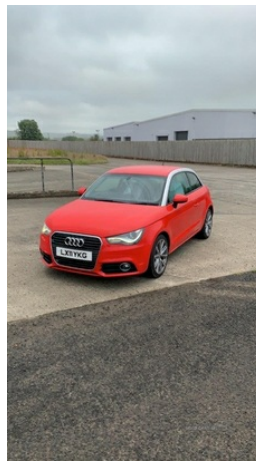

**Audi A1 1.6 TDI Sport 3dr | Mar 2011**  
**AUDI A1 SPORT 1. 6TDI 138K FULL SERVICE HISTORY**

**£2,200**

<b>Miles:</b>	138000
<b>Fuel Type:</b>	Diesel
<b>Transmission:</b>	Manual
<b>Colour:</b>	Red
<b>Engine Size:</b>	1598
<b>CO2 Emission:</b>	105
<b>Tax Band:</b>	B (£20 p/a)
<b>Body Style:</b>	Hatchback
<b>Insurance group:</b>	14E
<b>Reg:</b>	Lx11ykg

Audi a1 2011 sport 1.6tdi for sale.  
Half leather interior  
Full service history including to timing belts in its time.  
Xenon headlights led taillights  
Cracker wee car  
Few lights on the dash don't seem to affect the car in any way  
Insurance group 14e  
Damage repaired  
This is all reflected in the price, sold as seen.