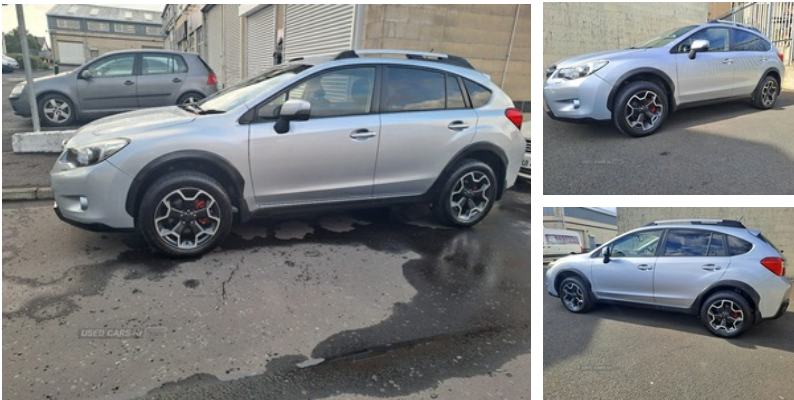

## Subaru XV 2.0D SE 5dr | Jun 2014

### SUBARU XV

**£4,600** O.N.O

2014 Subaru XV  
2ltr Diesel  
Miles 70000  
Mot Jan 25  
Excellent condition inside and out  
£4600

### Vehicle Features

2 cargo hooks, 3x3 point rear seatbelts, 6 speakers, 6-way manually adjustable driver's seat, 17" alloy wheels, 60/40 split folding rear seat, ABS + traction control, Active front headrests, Adjustable height seatbelt anchor, Alarm, Automatic headlights + automatic windscreen wipers, Auxiliary input socket, Bluetooth system, Body colour bumpers, Body colour door handles, Body colour door mirrors, Centre console cupholder, Centre console storage box, Childproof rear door locks, Cloth upholstery, Cruise control, Curtain airbags, Daytime running lights, Defroster vents for front and side windows, Door pockets with bottle holder, Driver/Front Passenger airbags, Driver/passenger vanity mirrors with covers, Driver and passenger seatbelts with warning light, Drivers knee airbag, Dual zone automatic air conditioning, EBD + Brake Assist, Electric folding door mirrors, Electric windows, Front fog lights, Front map lights, Front seatbelt pretensioners + load limiters, Heated door mirrors, Heated front seats, Heated rear window with timer, Heated windscreen + washer jets, Height adjustable driver's seat, Hill hold control, Illuminated centre tray, Immobiliser, Interior fuel flap release, iPod connection, Luggage area lamp, Luggage hooks, Multi function display, Multifunction leather steering wheel, Radio/CD, Rain sensor, Rear foglight, Rear headrests, Rear privacy glass, Rear seat heater ducts, Rear view camera, Rear wiper, Remote

<b>Miles:</b>	70000
<b>Fuel Type:</b>	Diesel
<b>Transmission:</b>	Manual
<b>Colour:</b>	Silver
<b>Engine Size:</b>	1998
<b>Tax Band:</b>	F (£210 p/a)
<b>Body Style:</b>	Hatchback
<b>Insurance group:</b>	26E
<b>Reg:</b>	Wjz2404