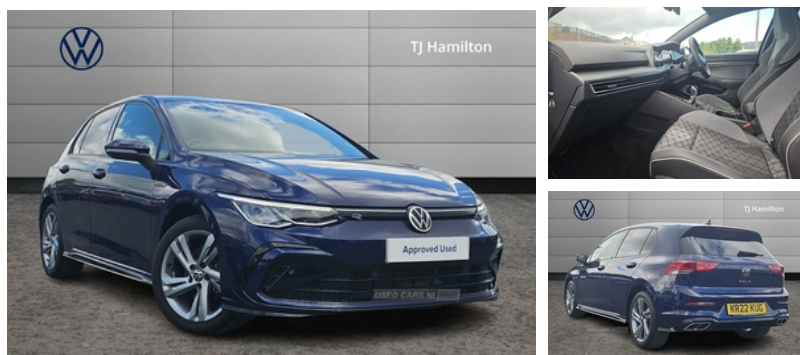

Volkswagen Golf 1.5 TSI R-Line 5dr | Jul 2022

£21,950

Exterior Features, Front and rear electric windows, Heat insulating glass windscreen, Heated rear windscreen, Rain sensor, Rear tinted glass 65% light absorbing from B pillar backwards, Rear windscreen washer and wiper with interval delay, Body colour door handles, Body colour rear roof spoiler, R Line body coloured bumpers, Rear side wing doors, Automatic headlamp activation with Coming home and Leaving home feature, Automatic headlights, Dynamic headlight range control, High level 3rd brake light, Highway light, LED daytime running lights, LED headlights incorporating turn signals, LED License plate illumination, Rear fog light on one side and reversing lights on both sides, Rear lights incorporating LED technology, Welcome light, Safety, ABS, Electronic parking brake with auto hold, ESC (Electronic Stability Control), Front disc brakes, Rear disc brakes, Adaptive cruise control (ACC) with speed limiter and front assist (reacting to vehicles pedestrians and cyclists), Driver alert system, Driver profile selection, Dynamic road sign display, Lane assist, Progressive steering, Auto dimming rear view mirror, Body colour door mirrors with integrated indicators, Electrically heated and adjustable door mirrors with memory feature, 3 point height adj front seatbelts + pretensioners, 3 rear three point seatbelts, Child locks on rear doors, Driver and front passenger airbag with front passenger airbag deactivation, Drivers and front passengers safety optimised head restraints, Extended pedestrian protection measures, Front and rear passengers curtain airbag system including front side airbags, Two tone horn, Tyre pressure monitoring system, Interior Features, Front + rear carpet mats, 12V socket in front centre console, 12V socket in luggage compartment, Black roof lining,

Miles:	3506
Fuel Type:	Petrol
Transmission:	Manual
Colour:	Blue
Engine Size:	1498
Tax Band:	Petrol/Diesel (£190 p/a)
Body Style:	Hatchback
Insurance group:	18E
Reg:	KR22KUG

Technical Specs

DIMENSIONS	
Length:	4284mm
Width:	1789mm
Height:	1491mm
Seats:	5
Luggage Capacity (Seats Up):	381L
Gross Weight:	1800KG
Max. Loading Weight:	569KG
PERFORMANCE & ECONOMY	
Fuel Consum. (Combined):	51.4MPG
Fuel Tank Capacity:	45L
Number Of Gears:	6 SPEED
Top Speed:	133MPH
Acceleration 0-100 km/h:	9.2s
Engine Power BHP:	128.7BHP